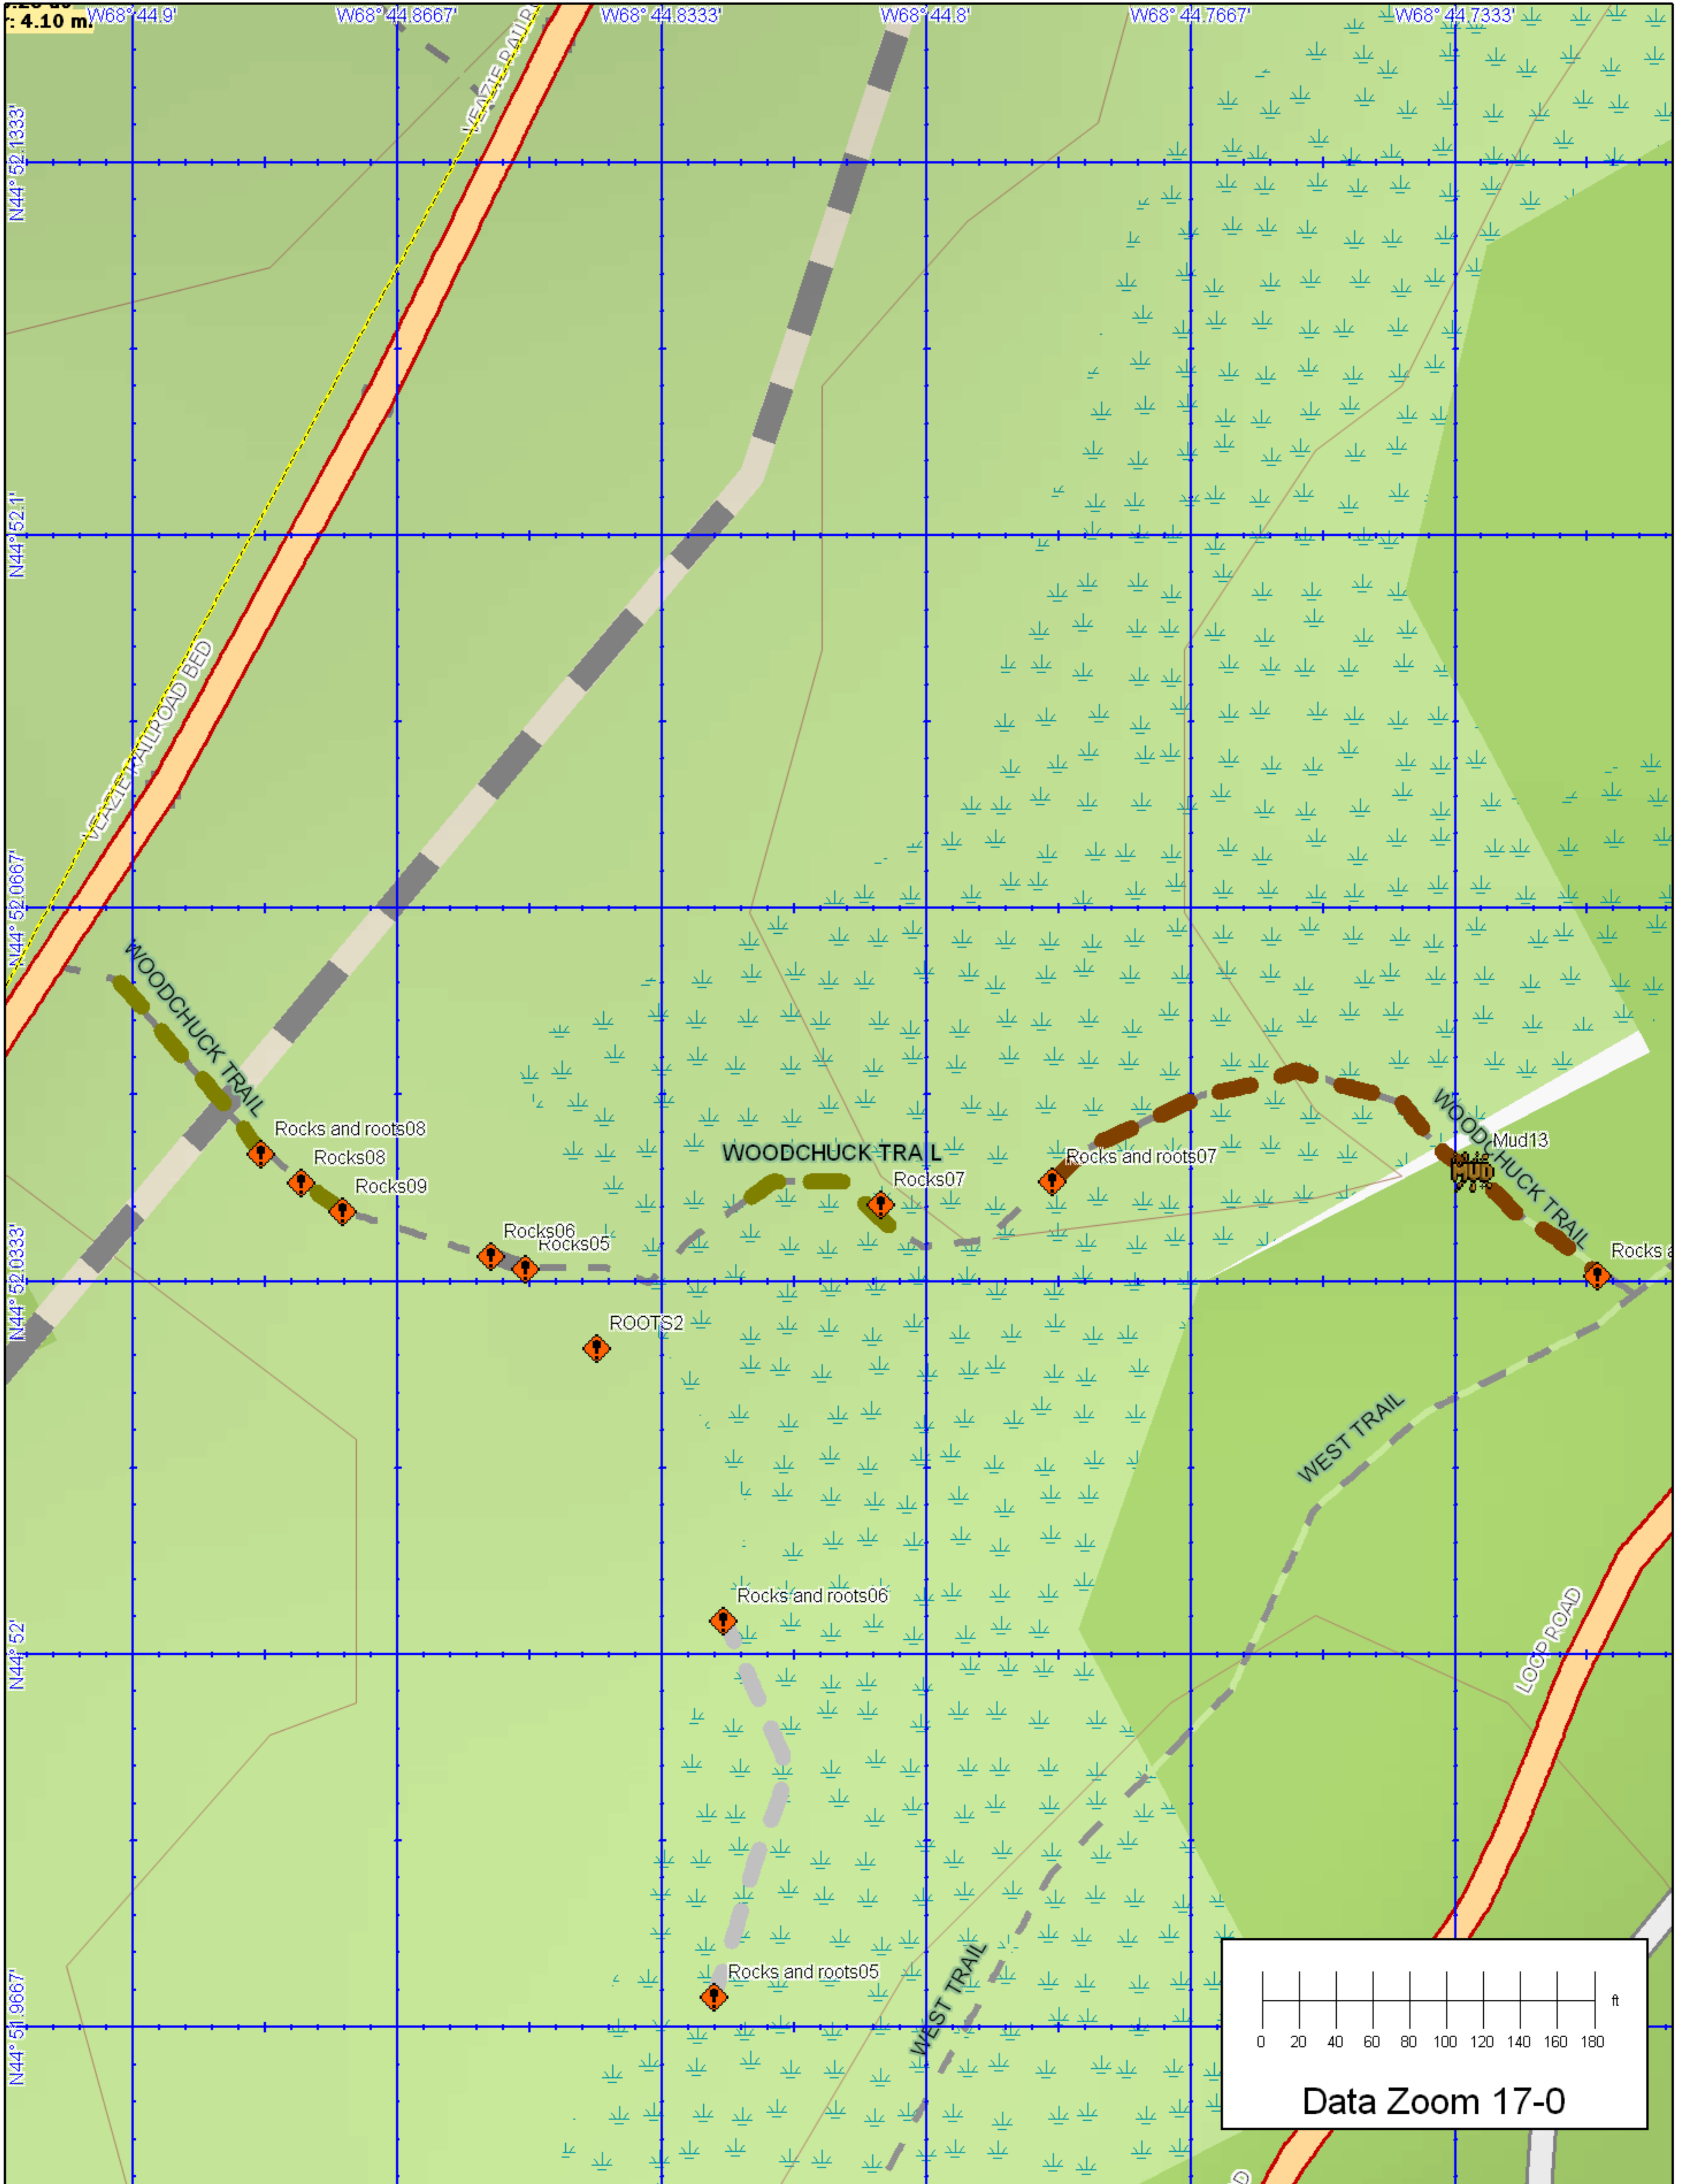

Woodchuck Trail

Data use subject to license.

© 2006 DeLorme. Topo USA® 6.0.

www.delorme.com

cityforest.bangorinfo.com