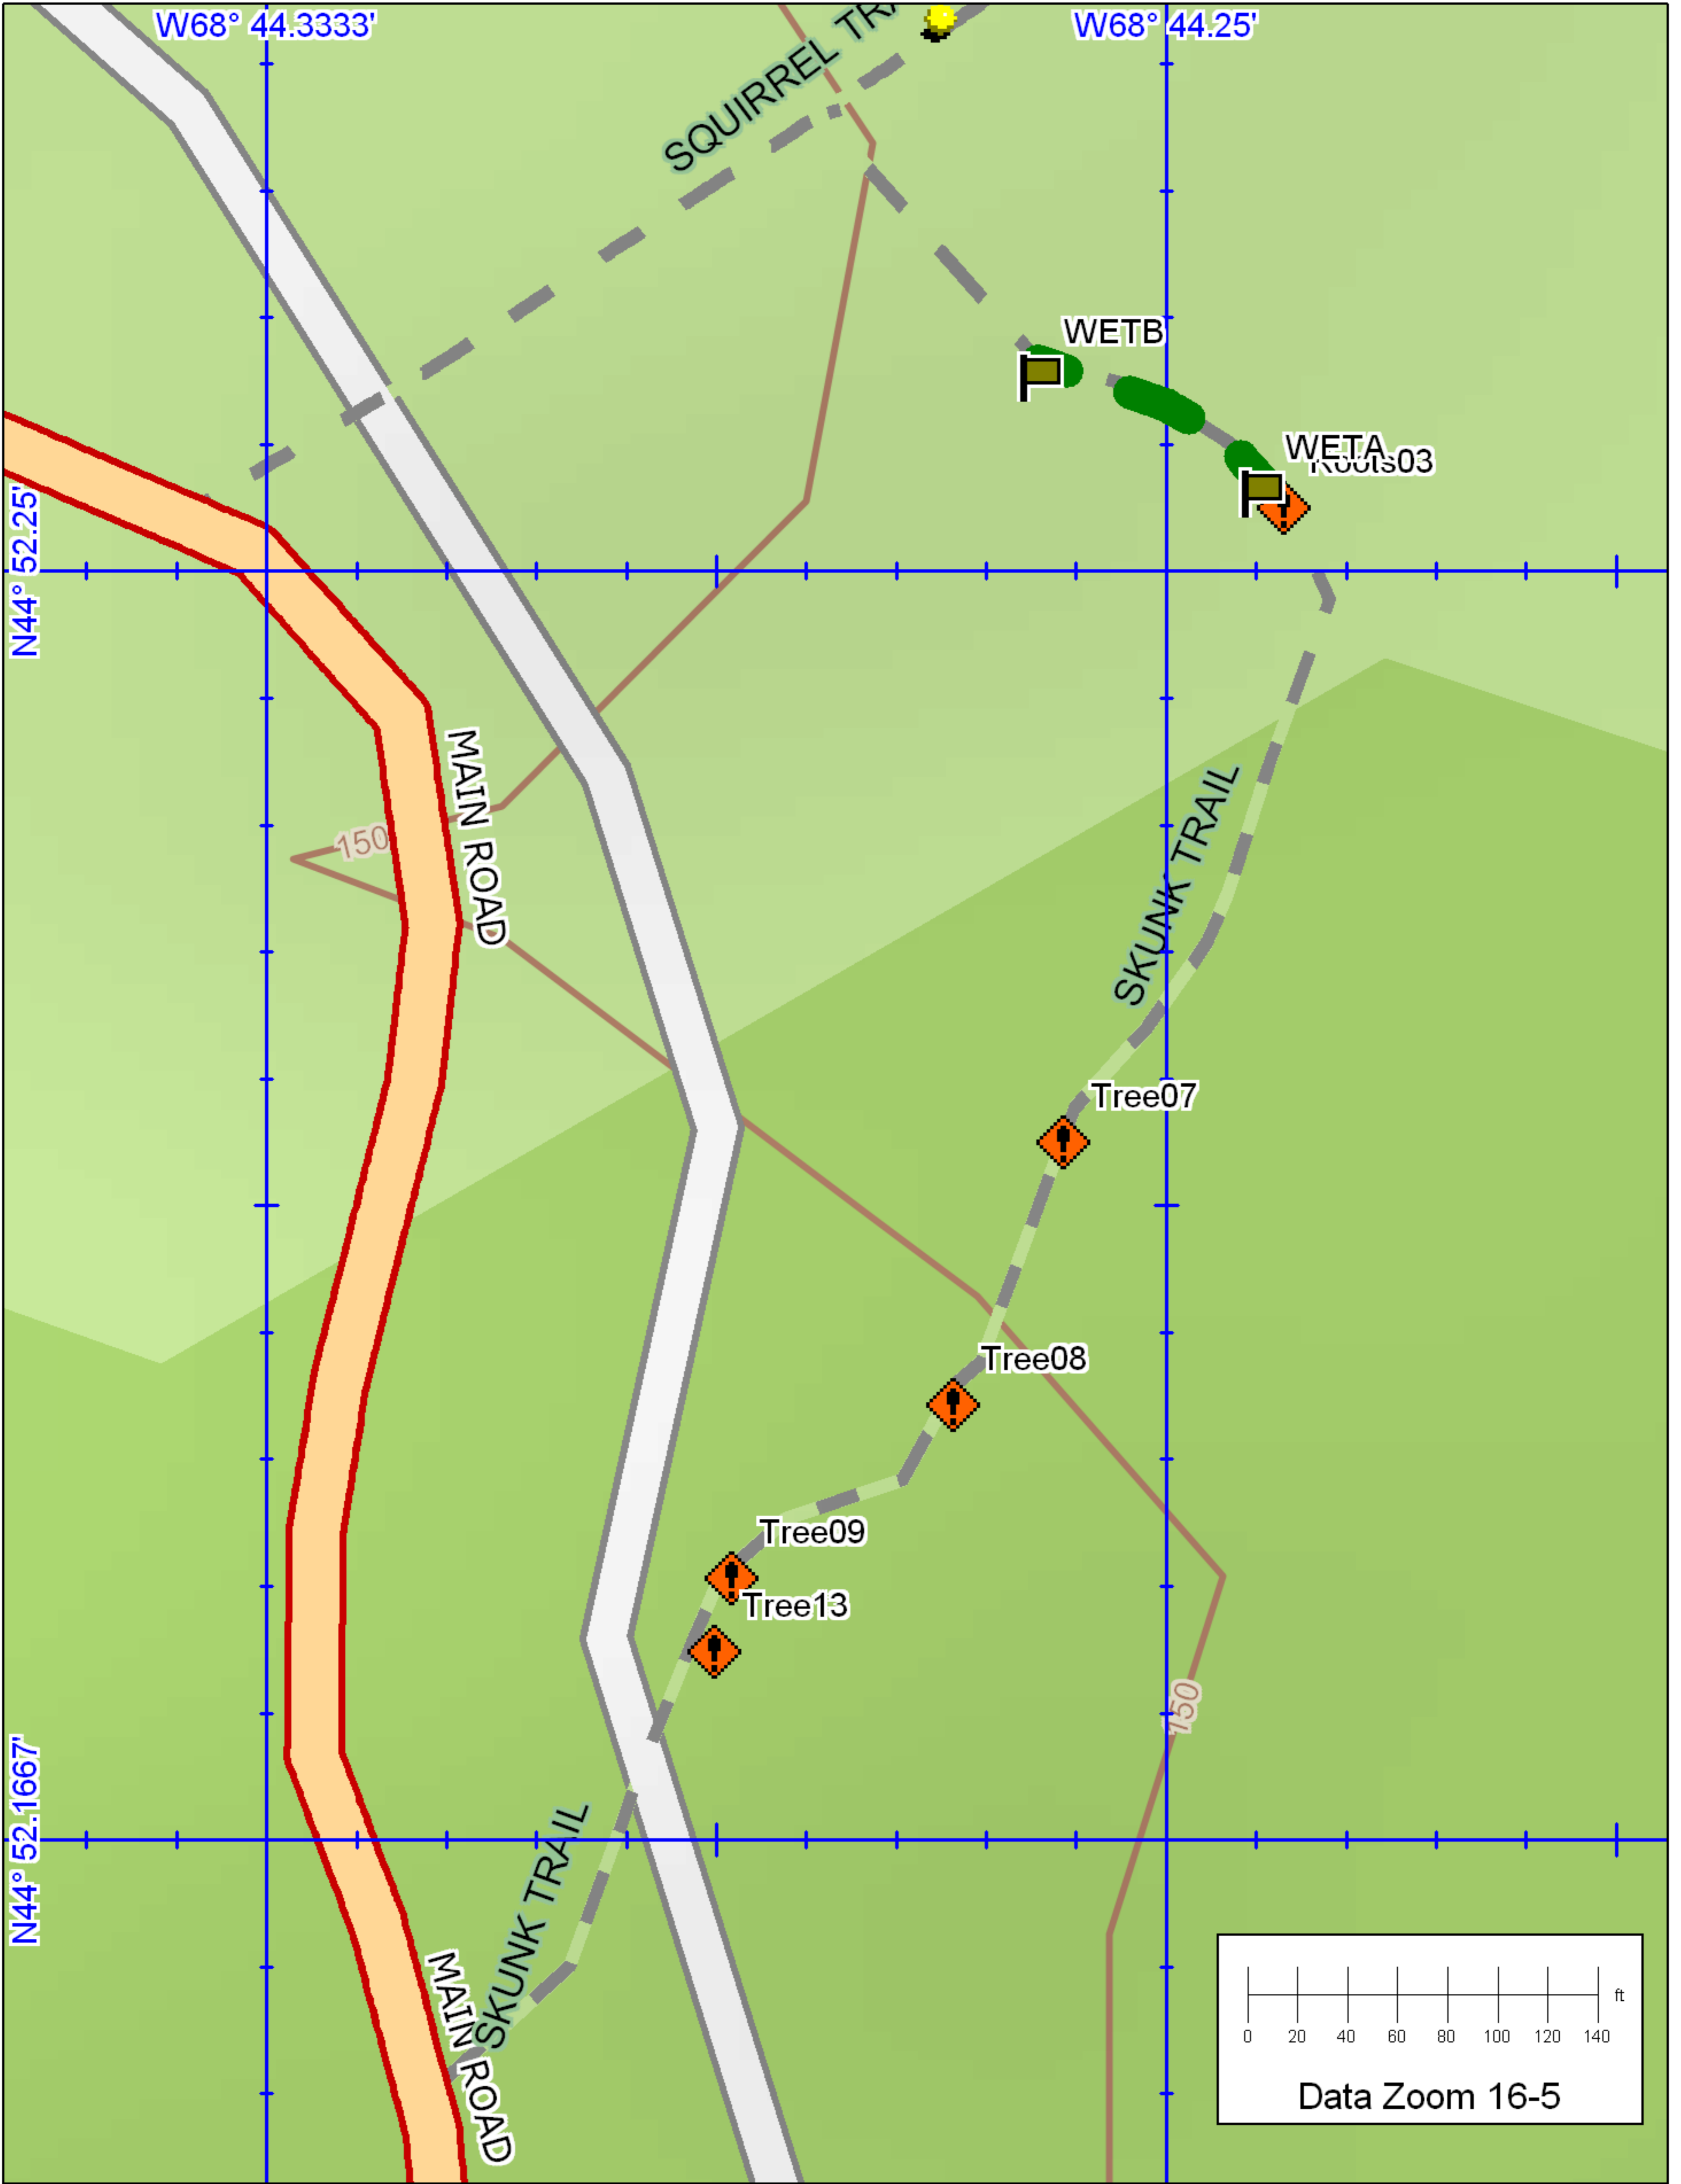

Skunk Trail

Data use subject to license.

© 2006 DeLorme. Topo USA® 6.0.

www.delorme.com

cityforest.bangorinfo.com