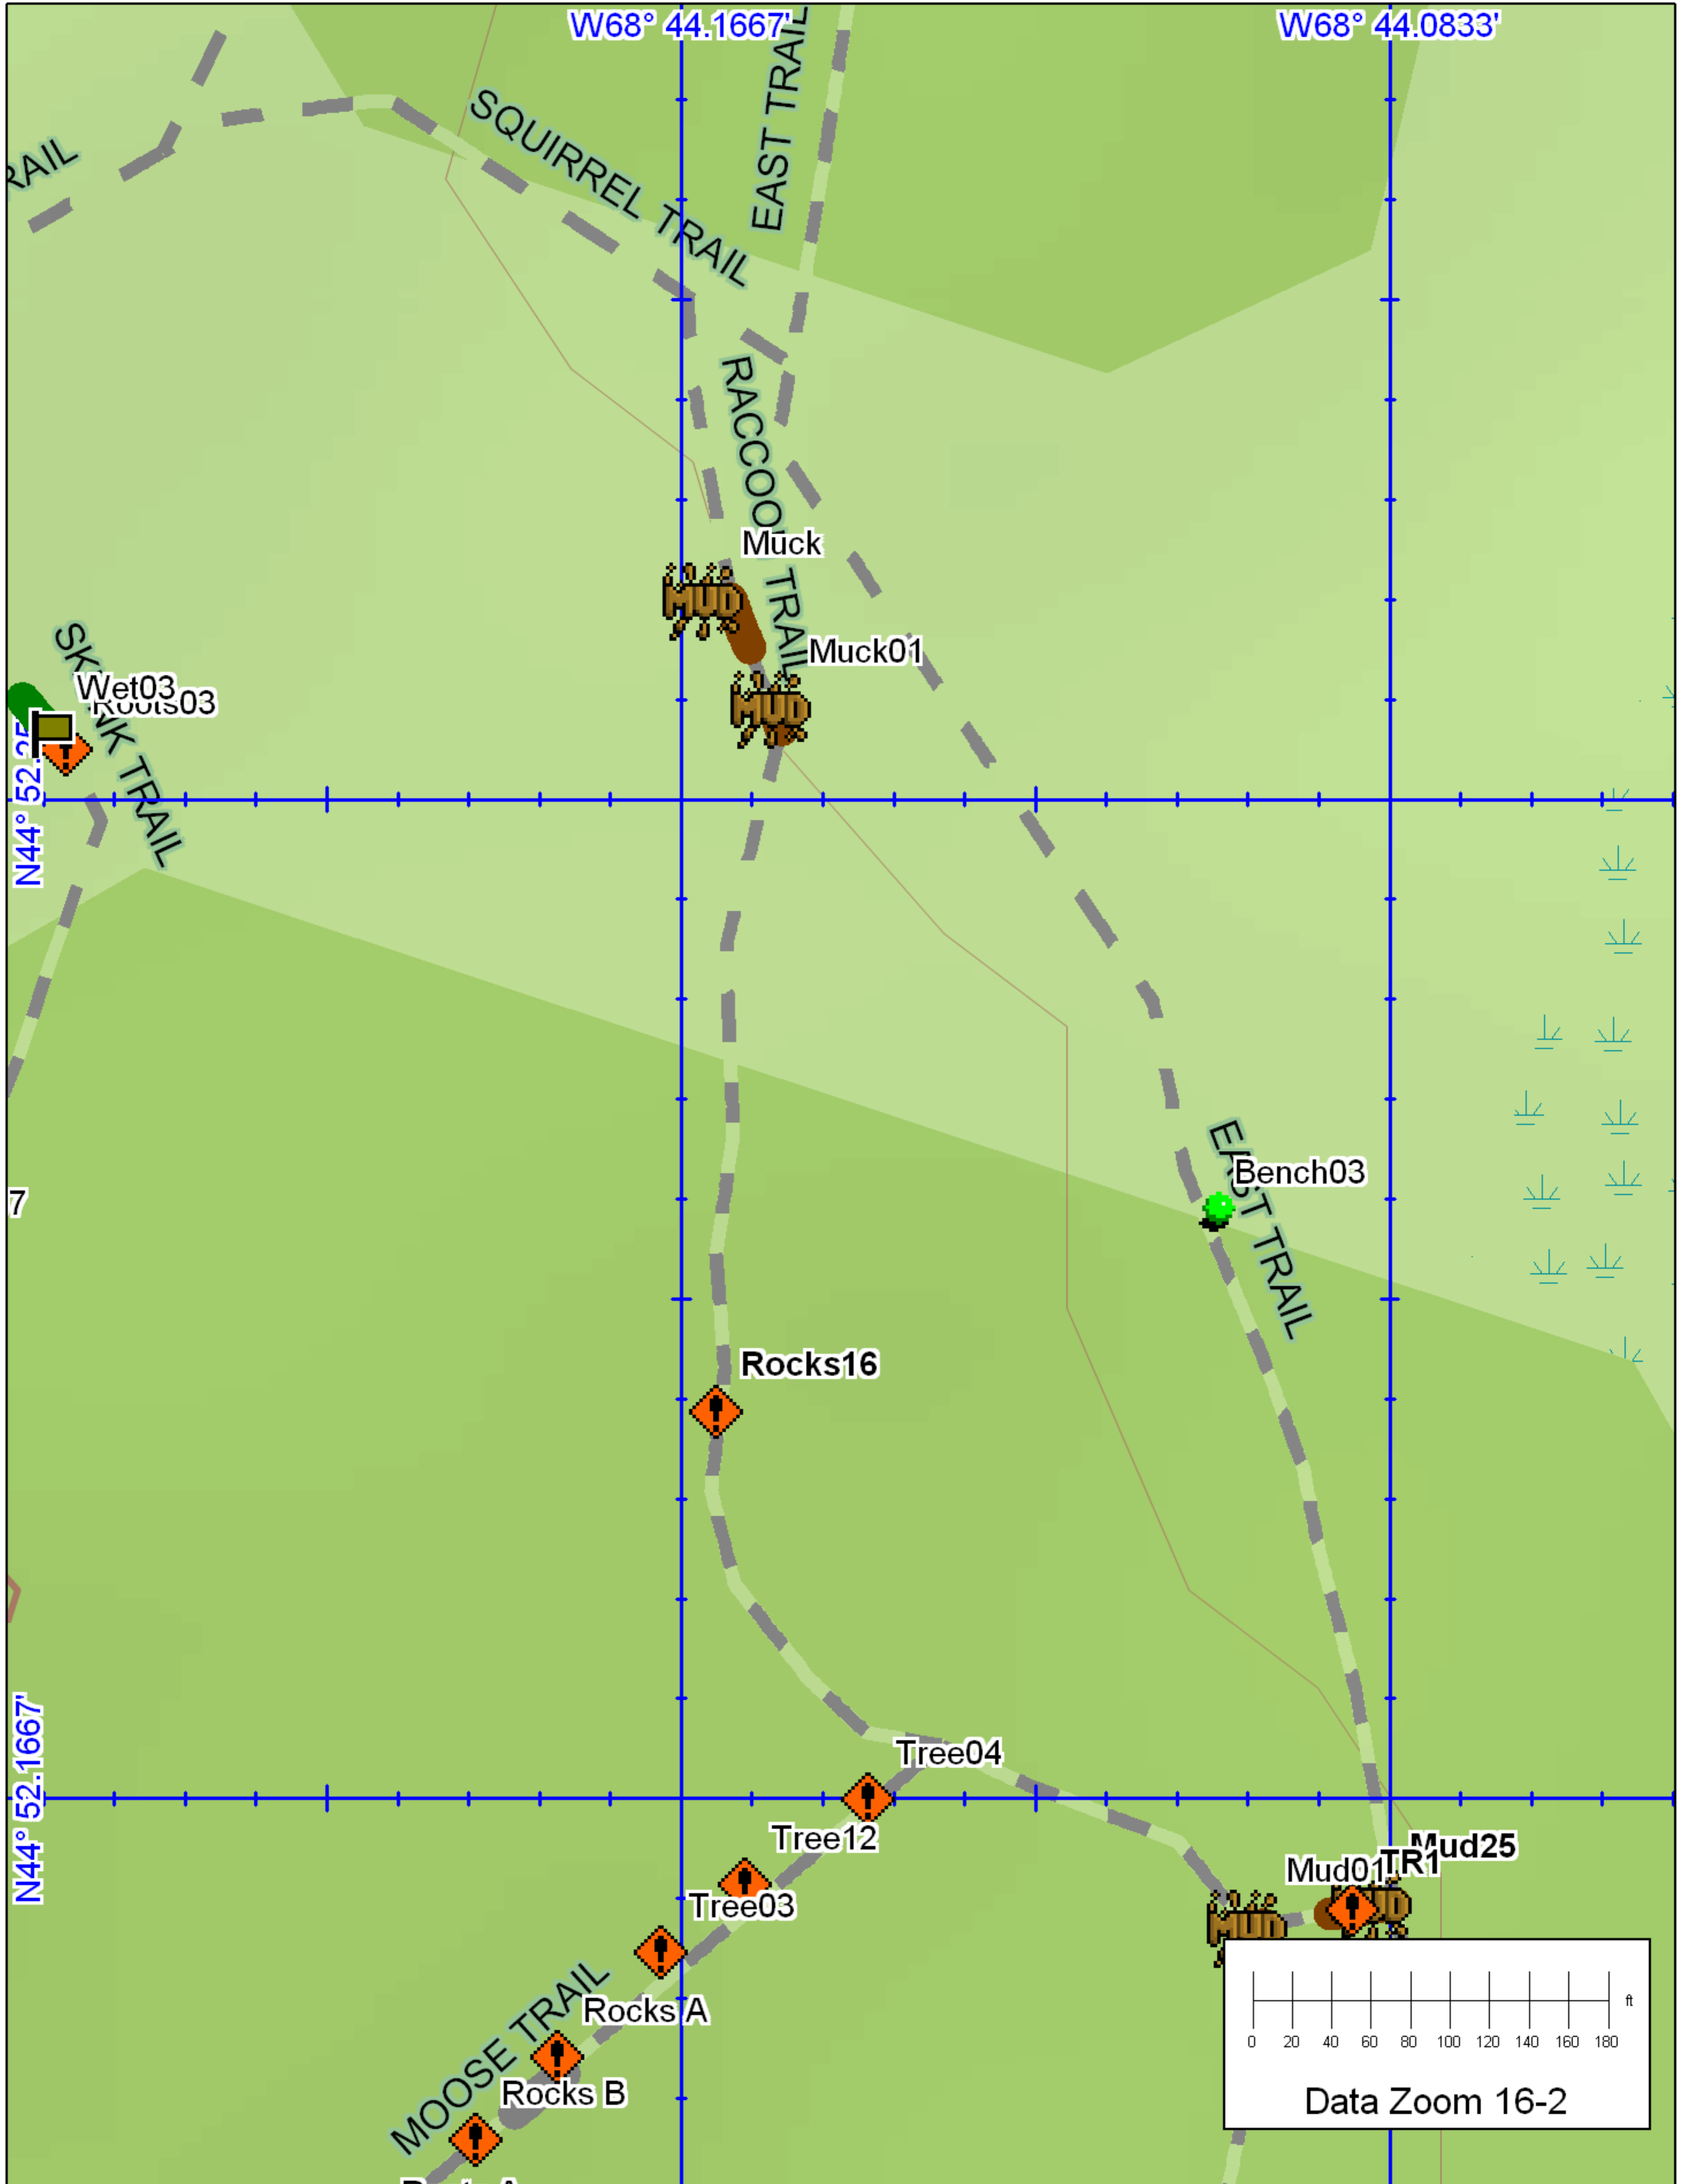

Raccoon Trail

Data use subject to license.

© 2006 DeLorme. Topo USA® 6.0.

www.delorme.com