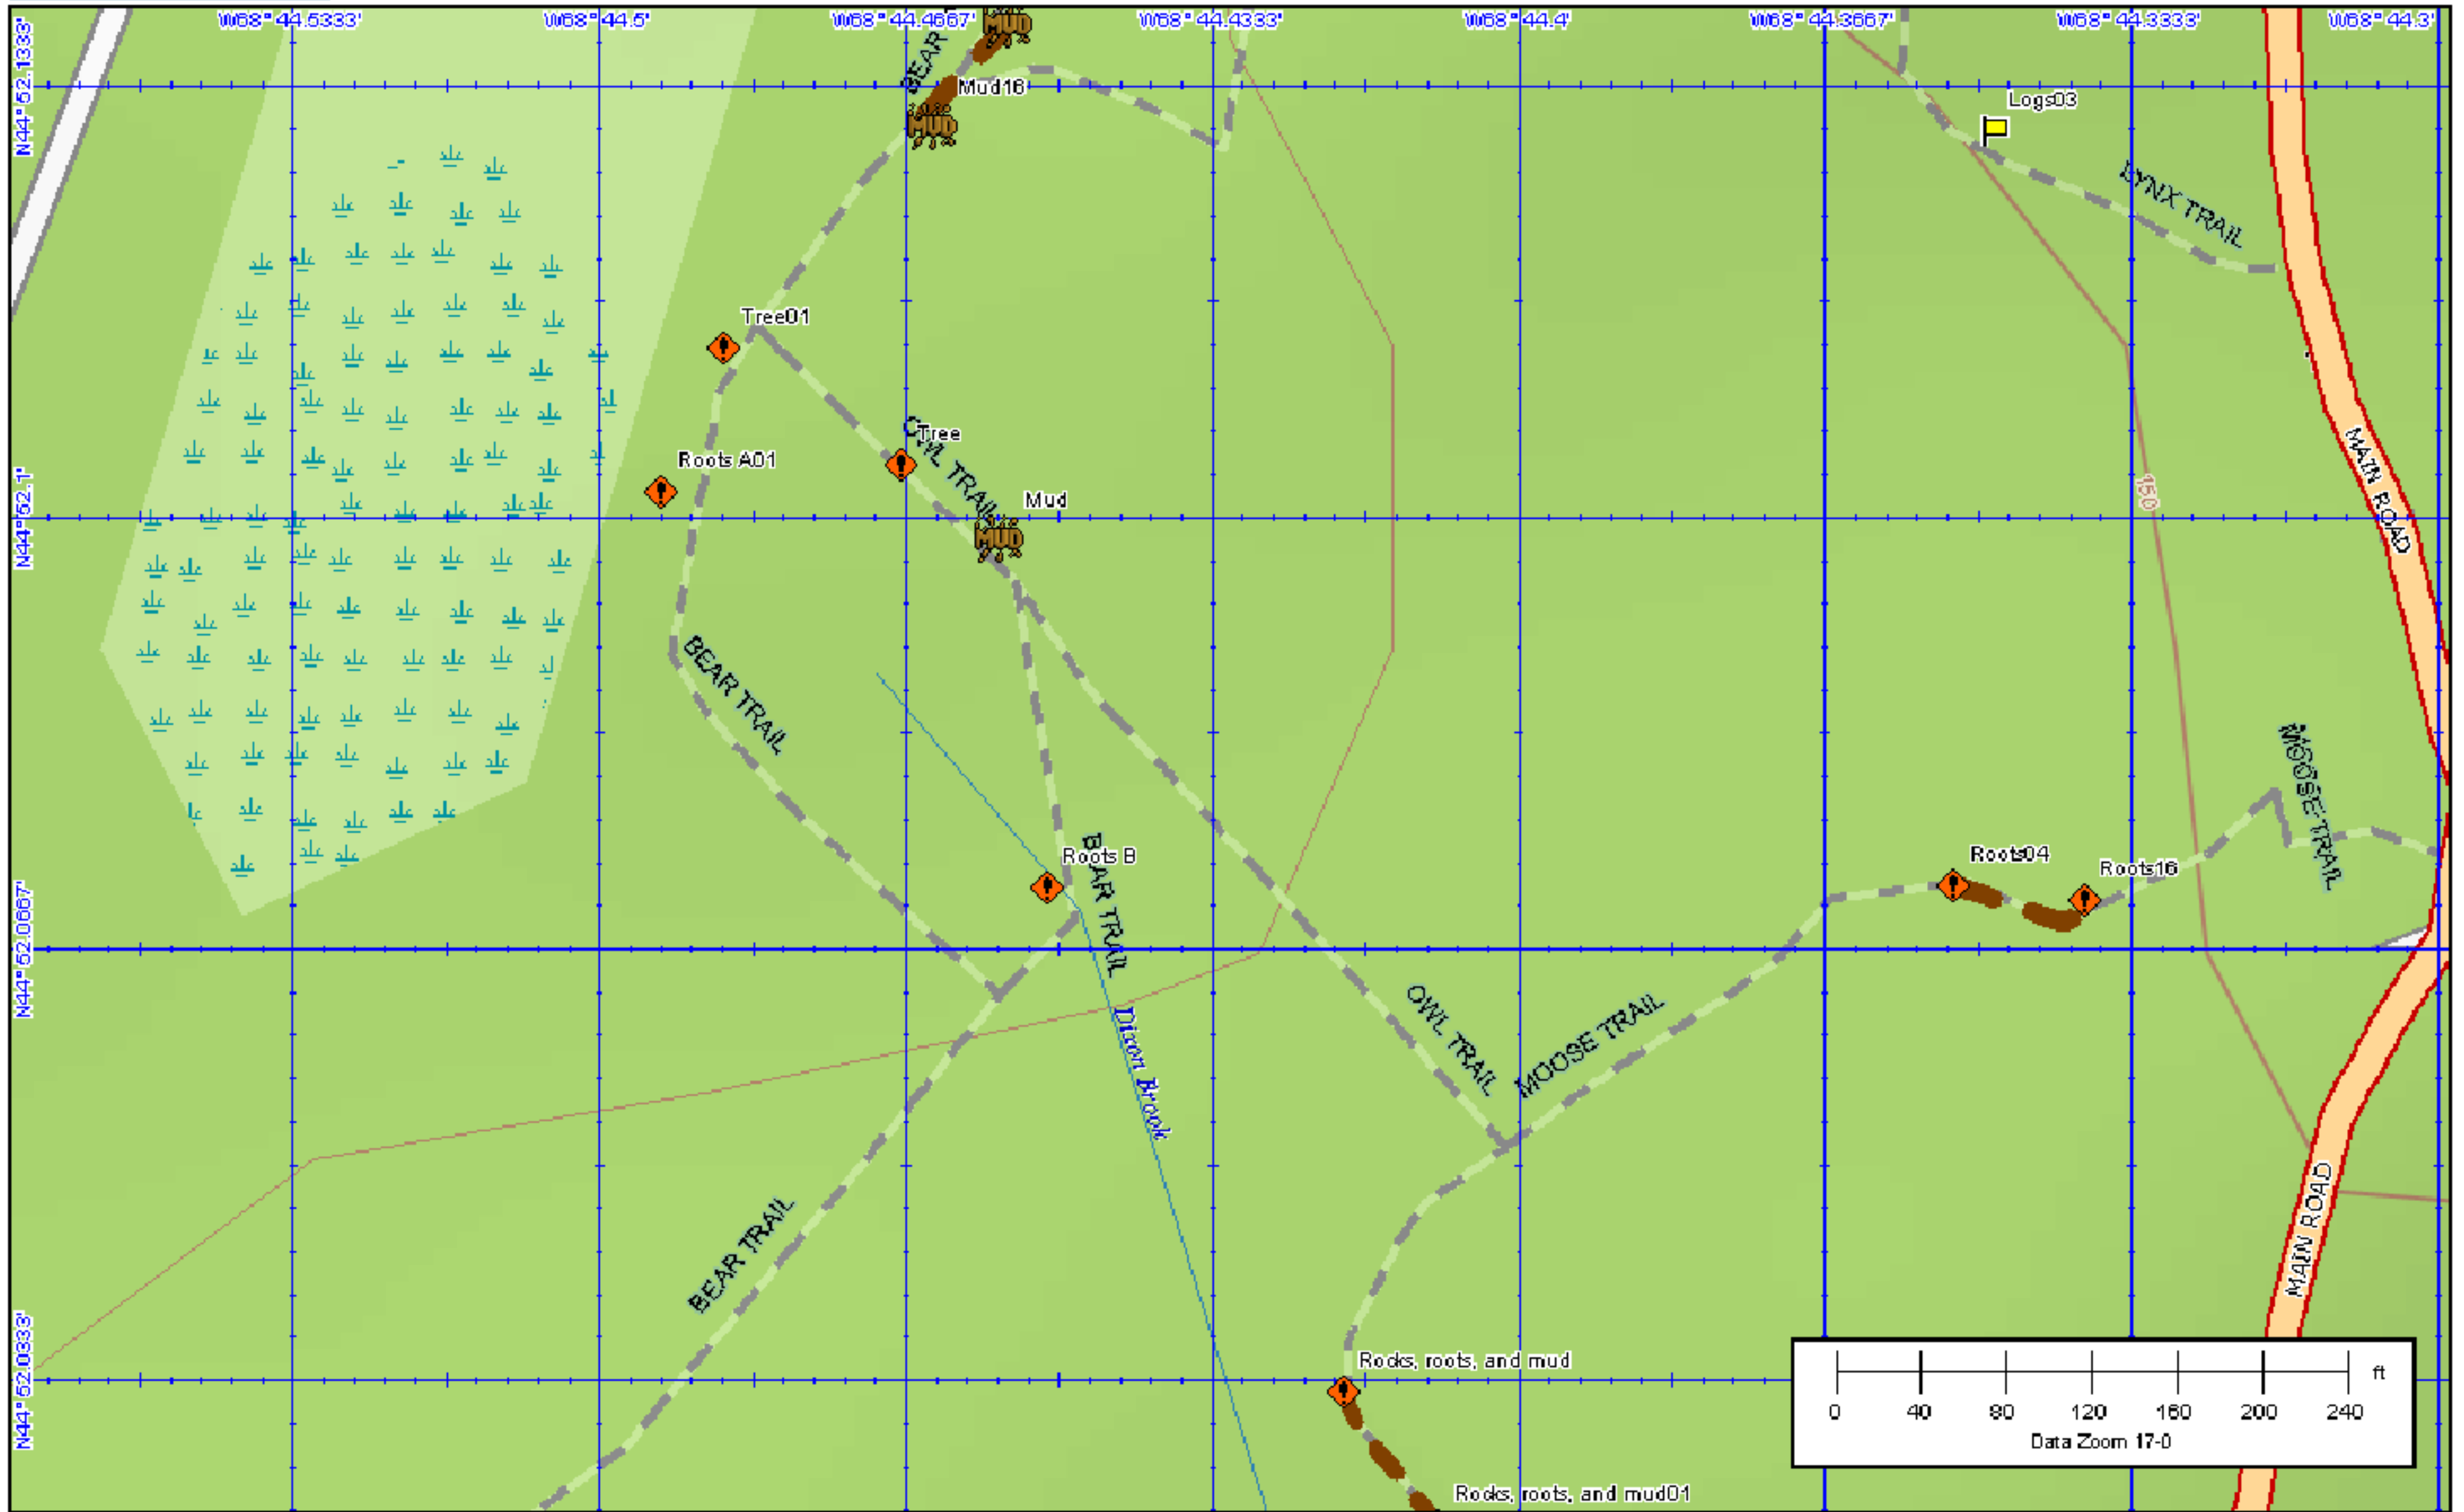

Owl Trail

Data use subject to license.

© 2006 DeLorme. Topo USA® 6.0.

www.delorme.com