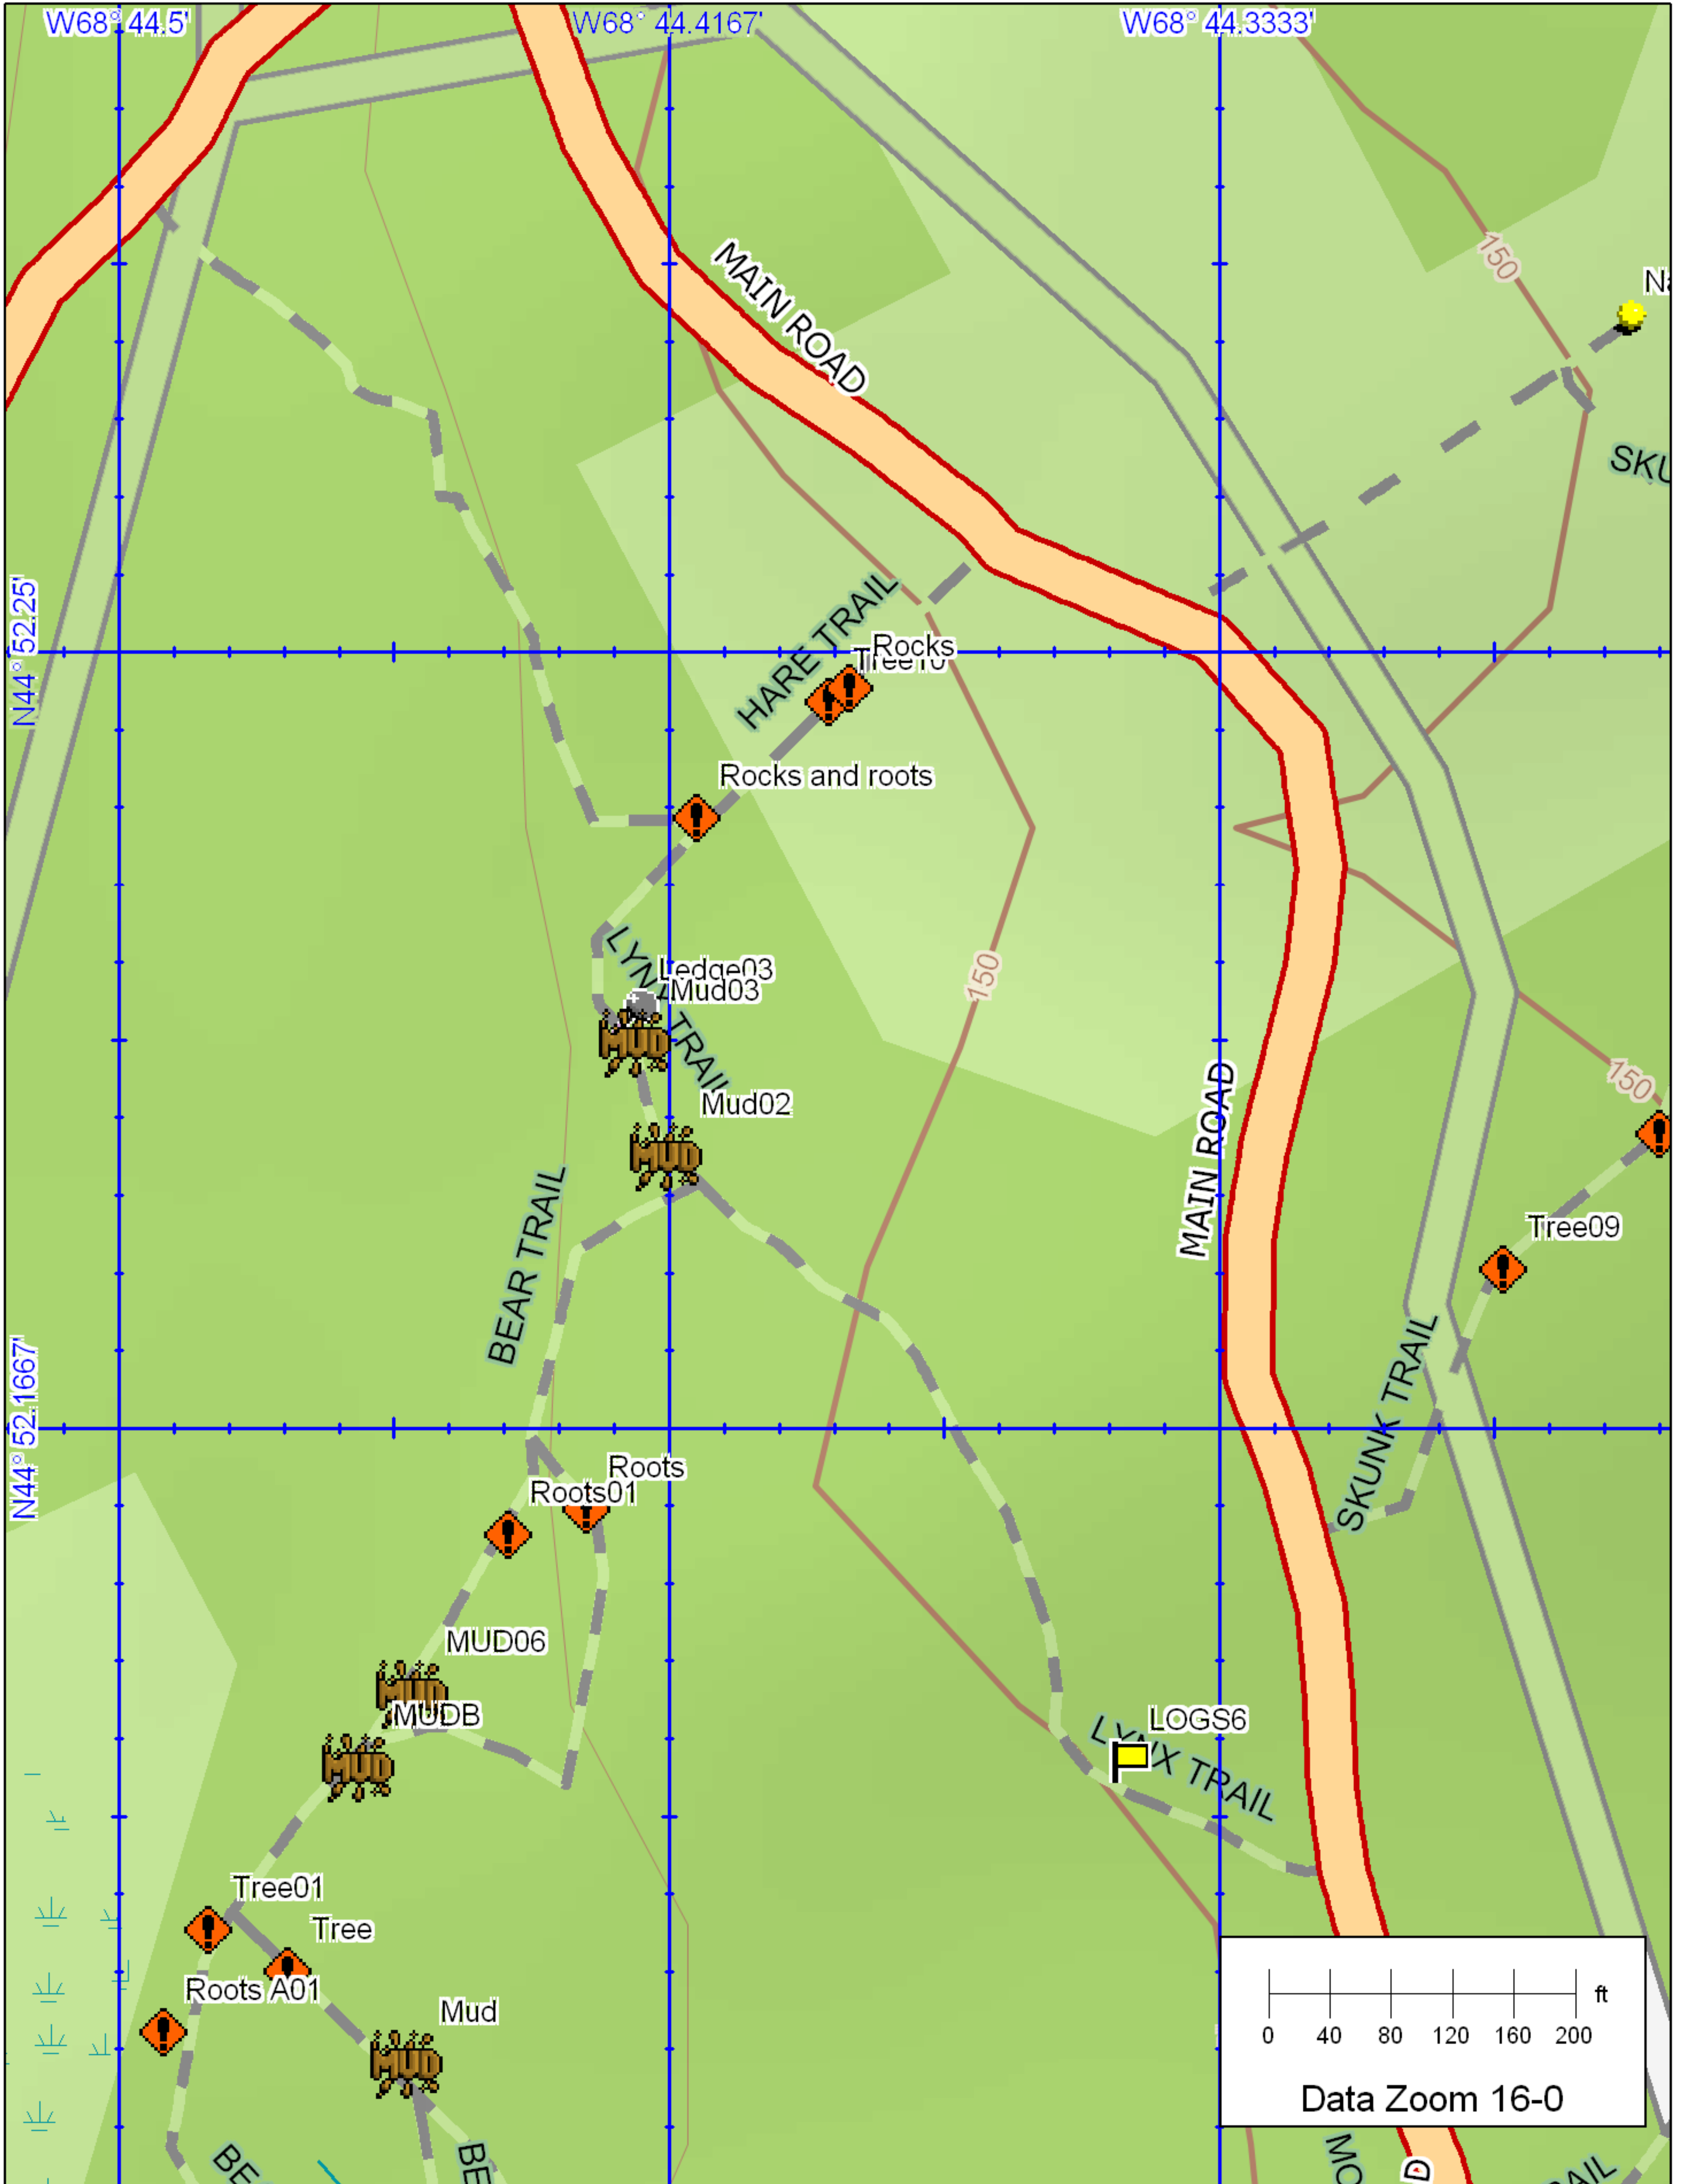

Lynx Trail

Data use subject to license.

© 2006 DeLorme. Topo USA® 6.0.

www.delorme.com