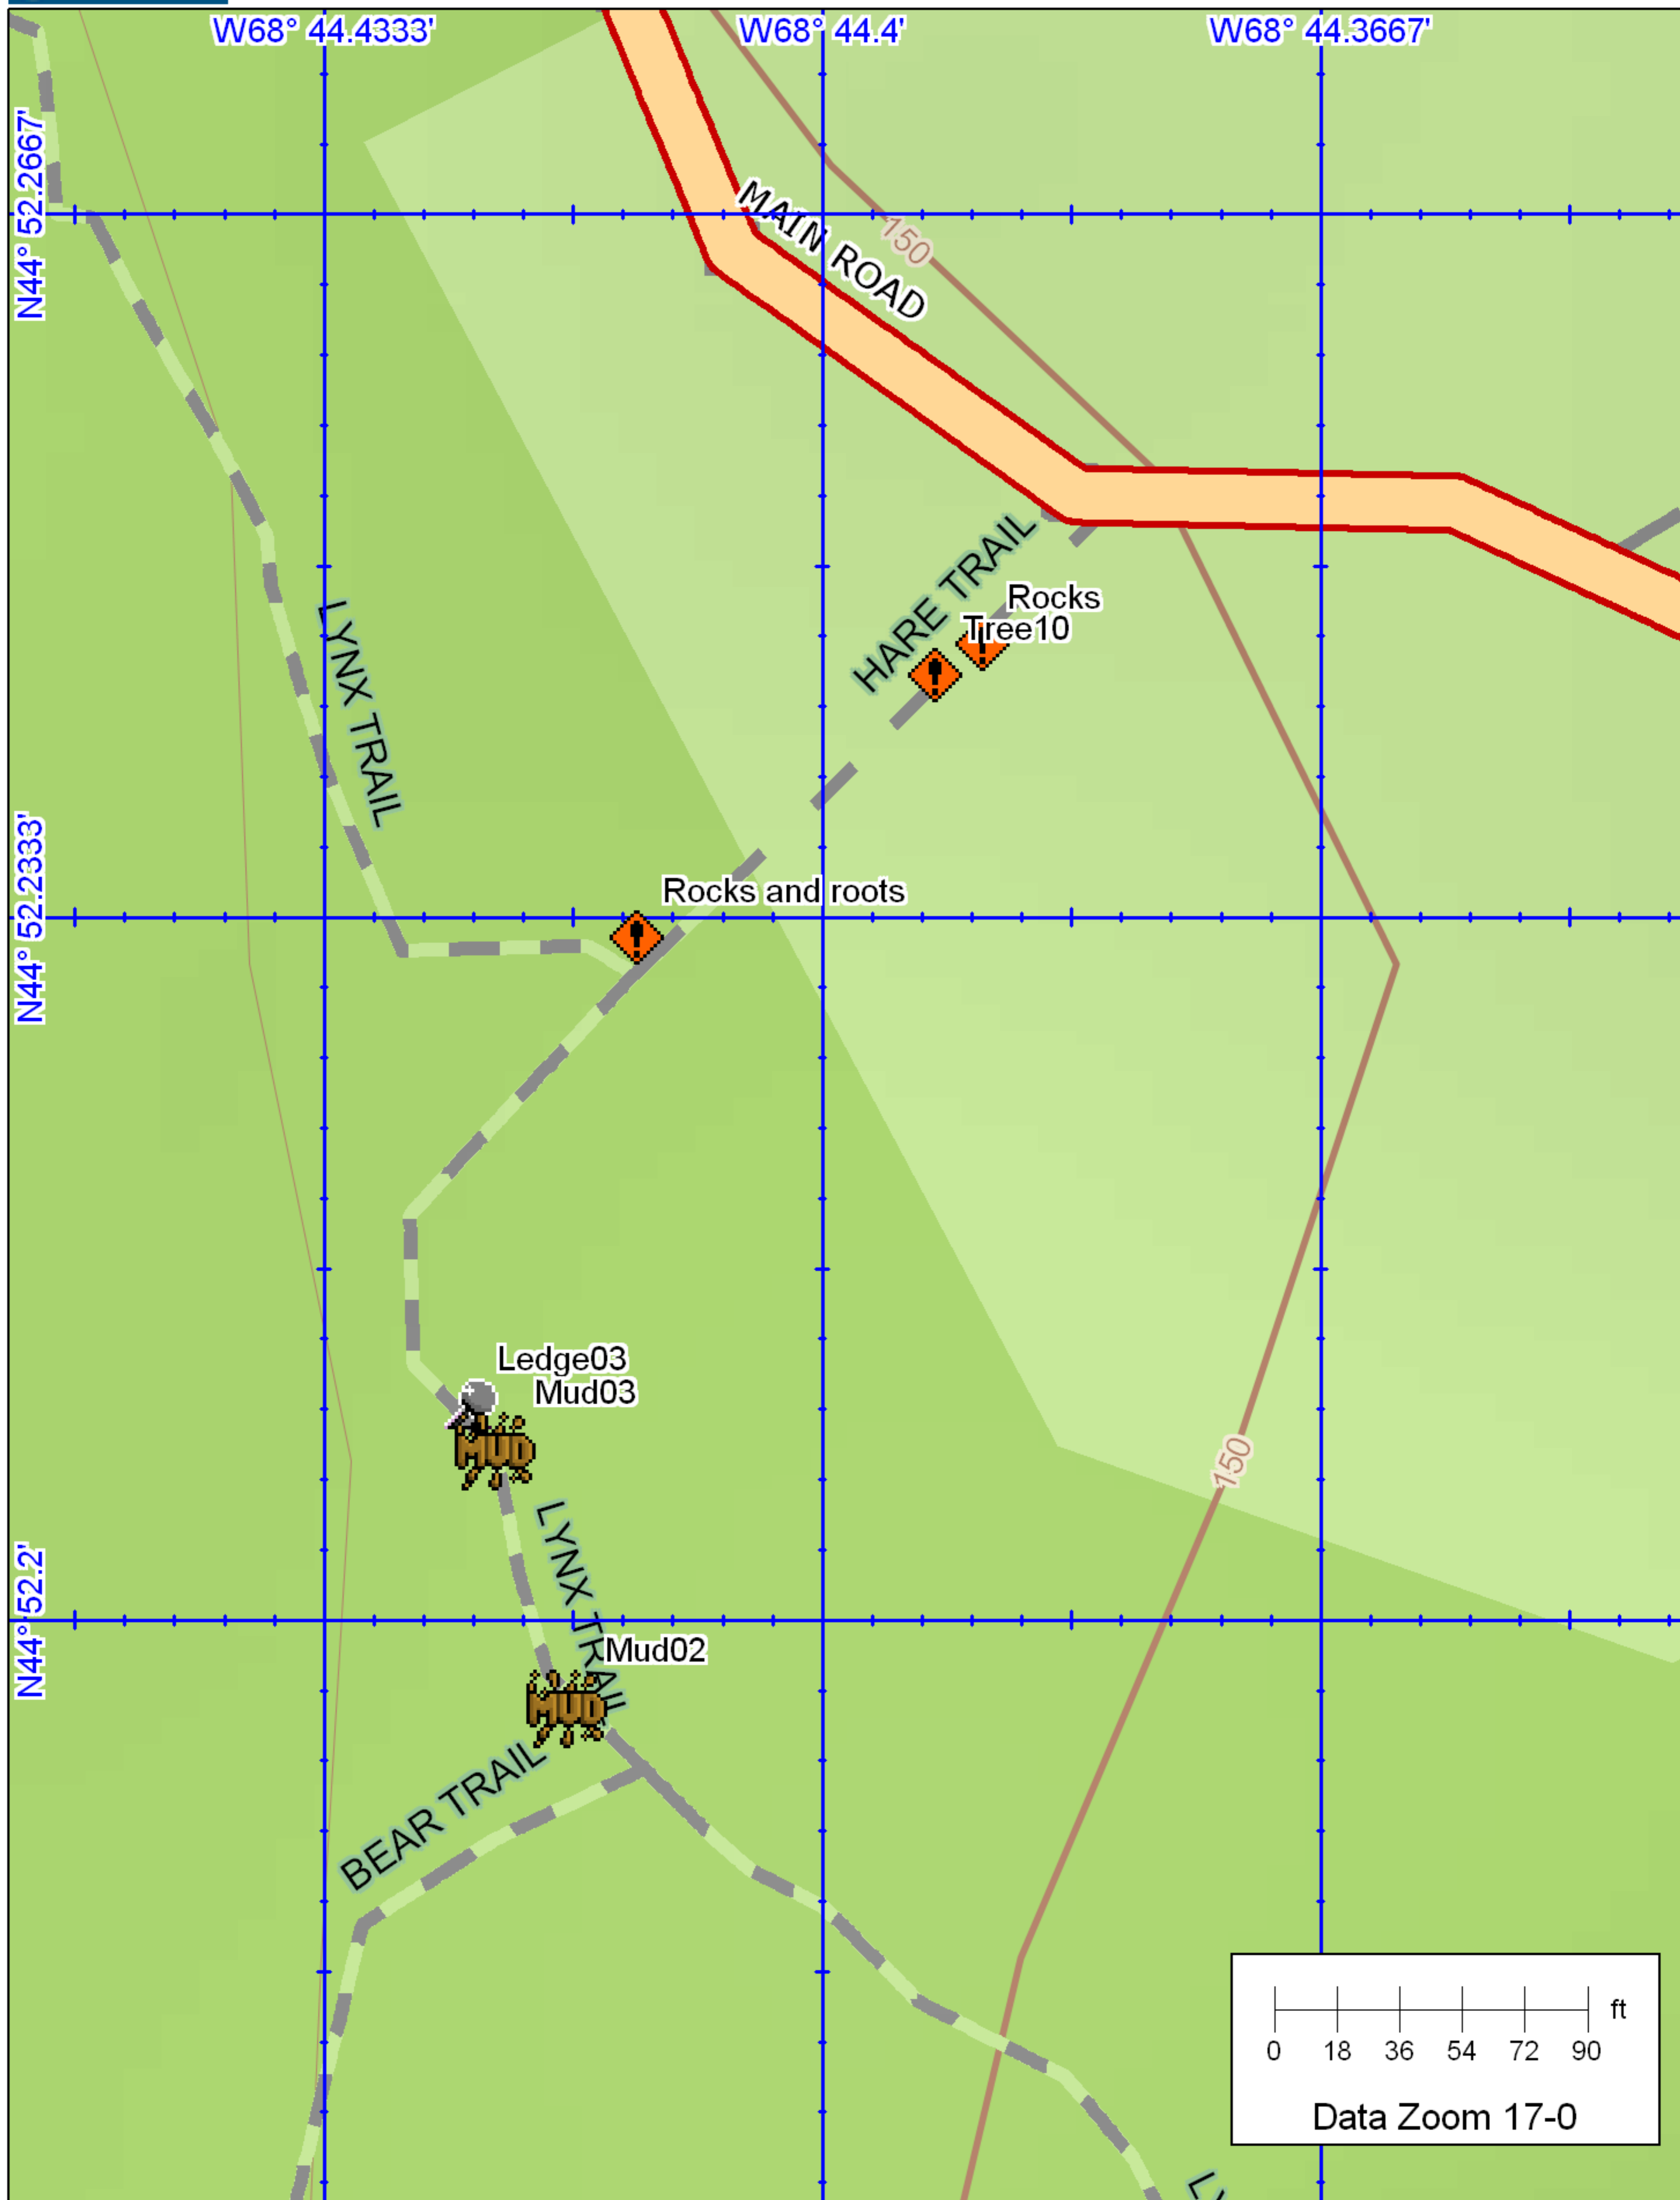

Hare Trail

DeLORME

Topo USA® 6.0

Data use subject to license.

© 2006 DeLorme. Topo USA® 6.0.

www.delorme.com

cityforest.bangorinfo.com