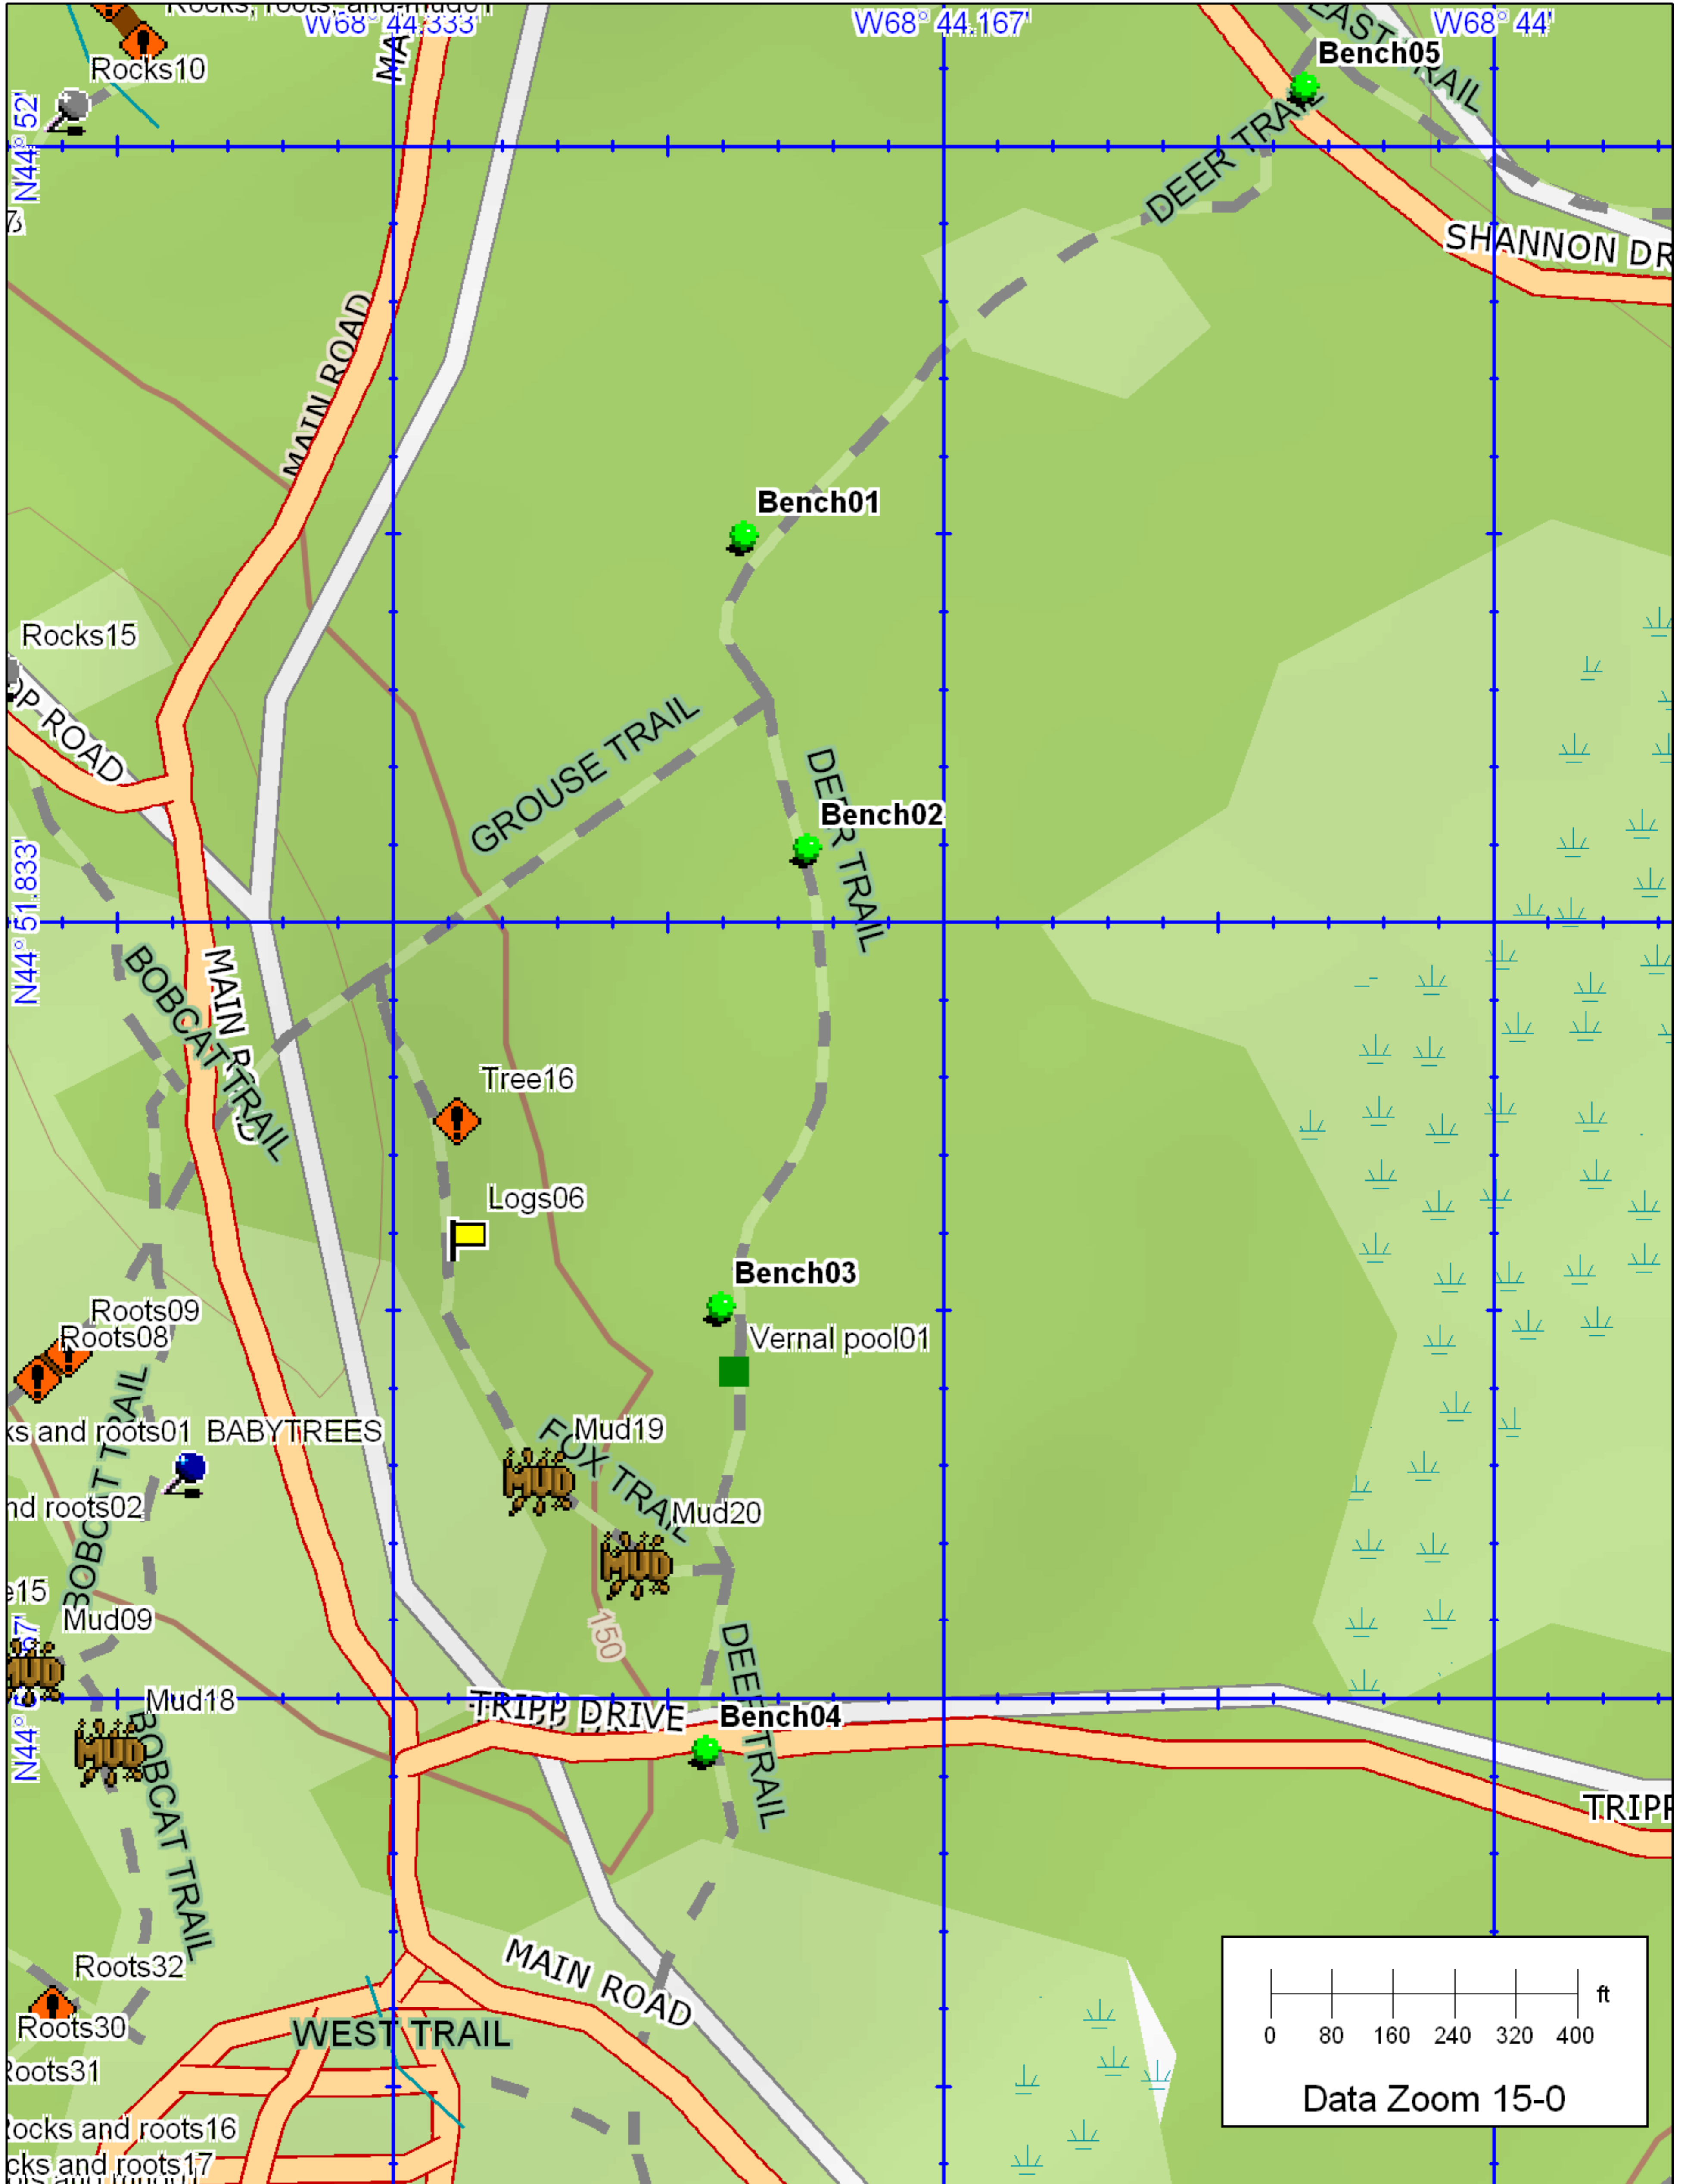

Deer Trail

DeLORME

Topo USA® 6.0

Data use subject to license.

© 2006 DeLorme. Topo USA® 6.0.

www.delorme.com

cityforest.bangorinfo.com