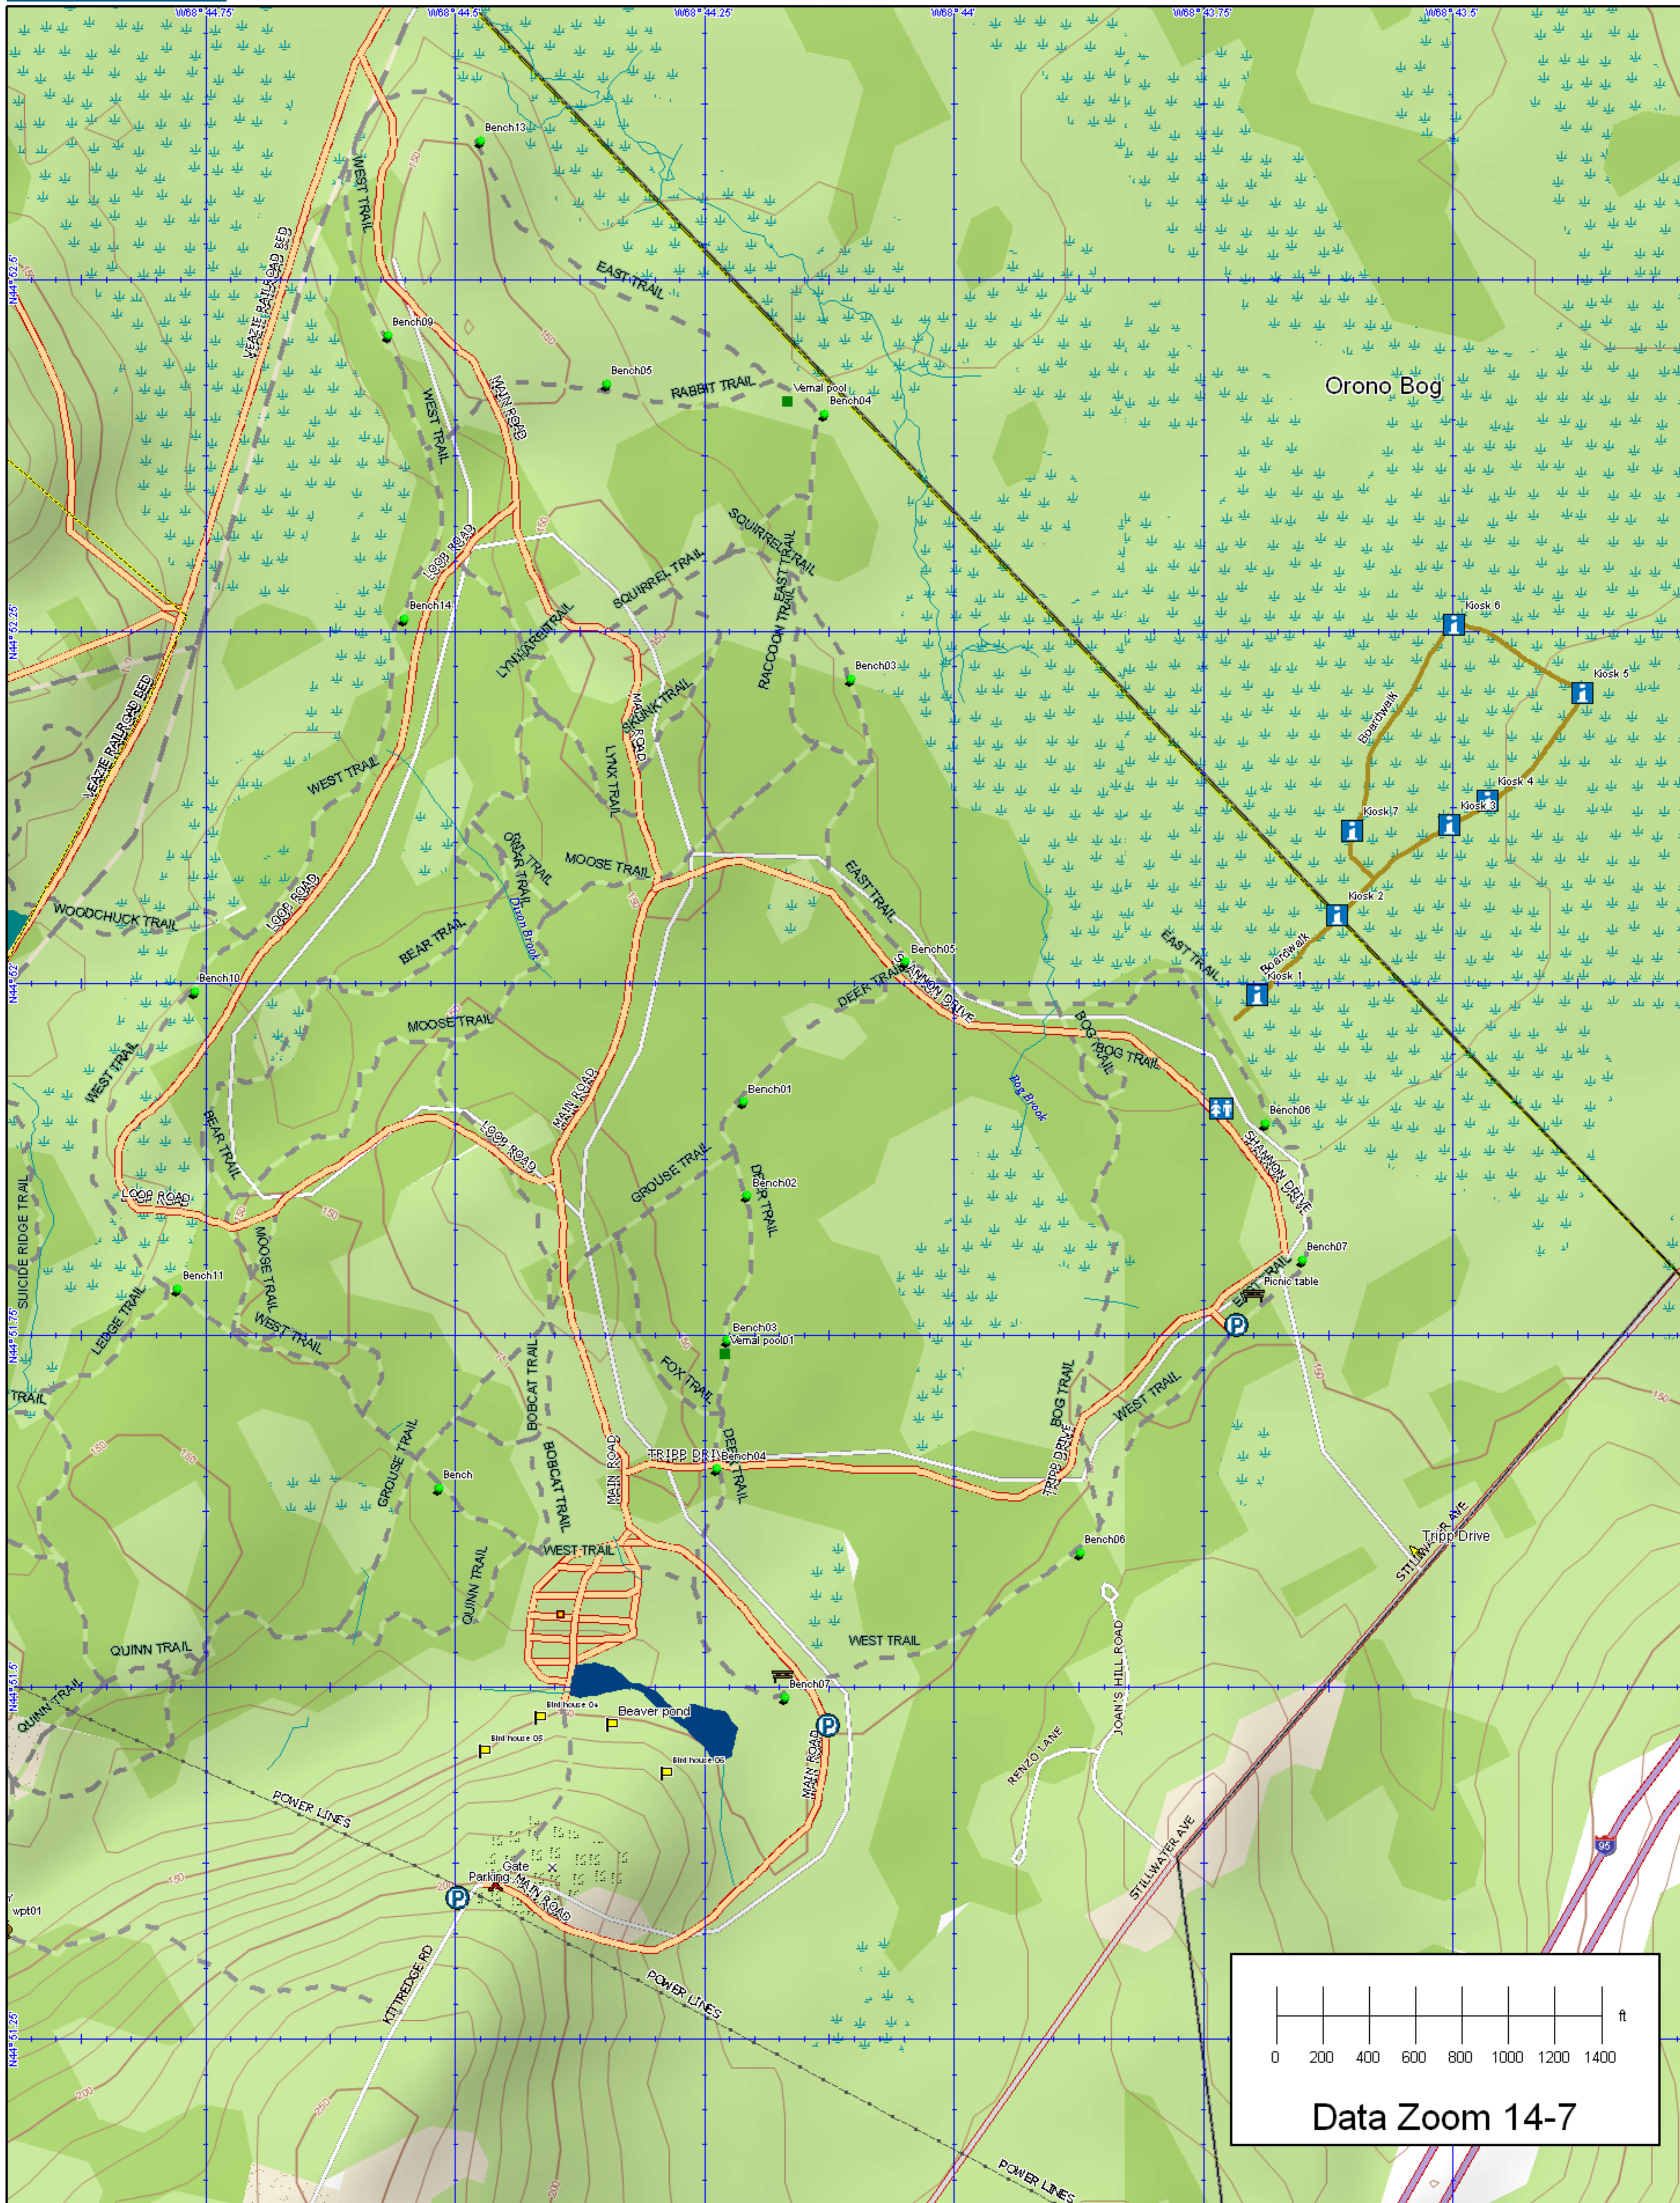

# Bangor City Forest

Data use subject to license.

© 2006 DeLorme. Topo USA® 6.0.

www.delorme.com

cityforest.bangorinfo.com