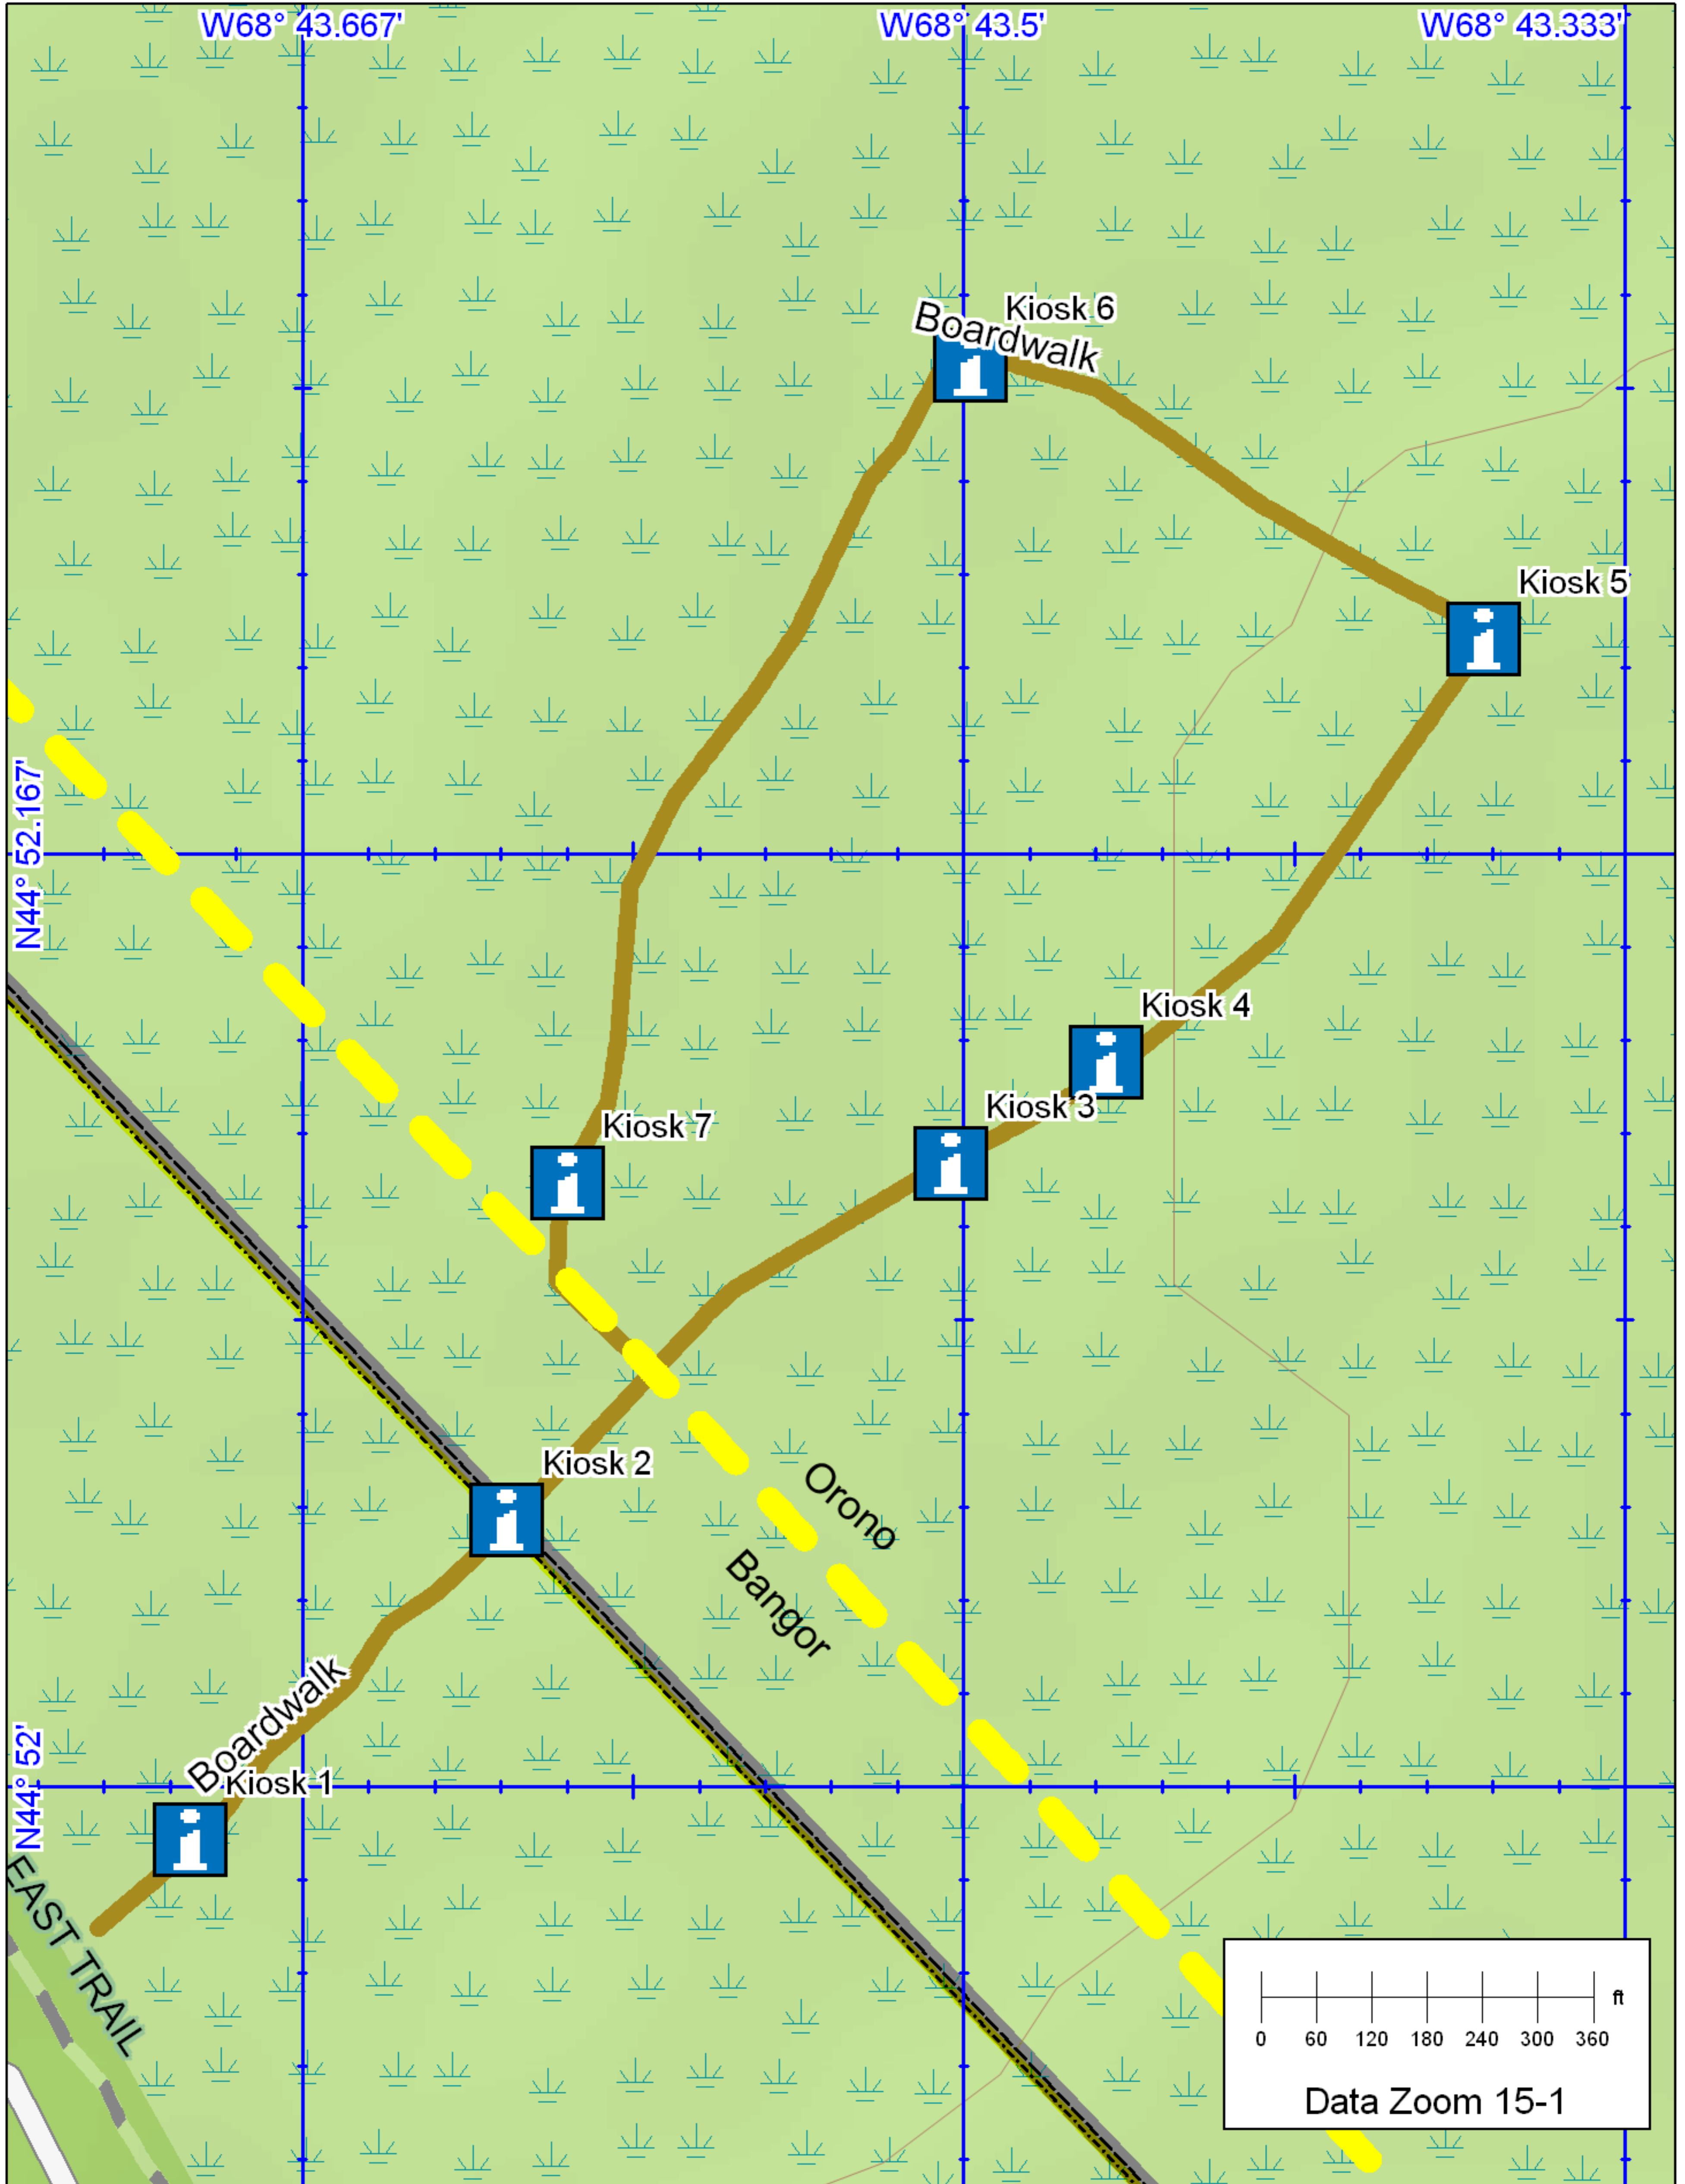

Orono Bog Boardwalk

DE LORME

Topo USA® 6.0

Data use subject to license.

© 2006 DeLorme. Topo USA® 6.0.

www.delorme.com

cityforest.bangorinfo.com