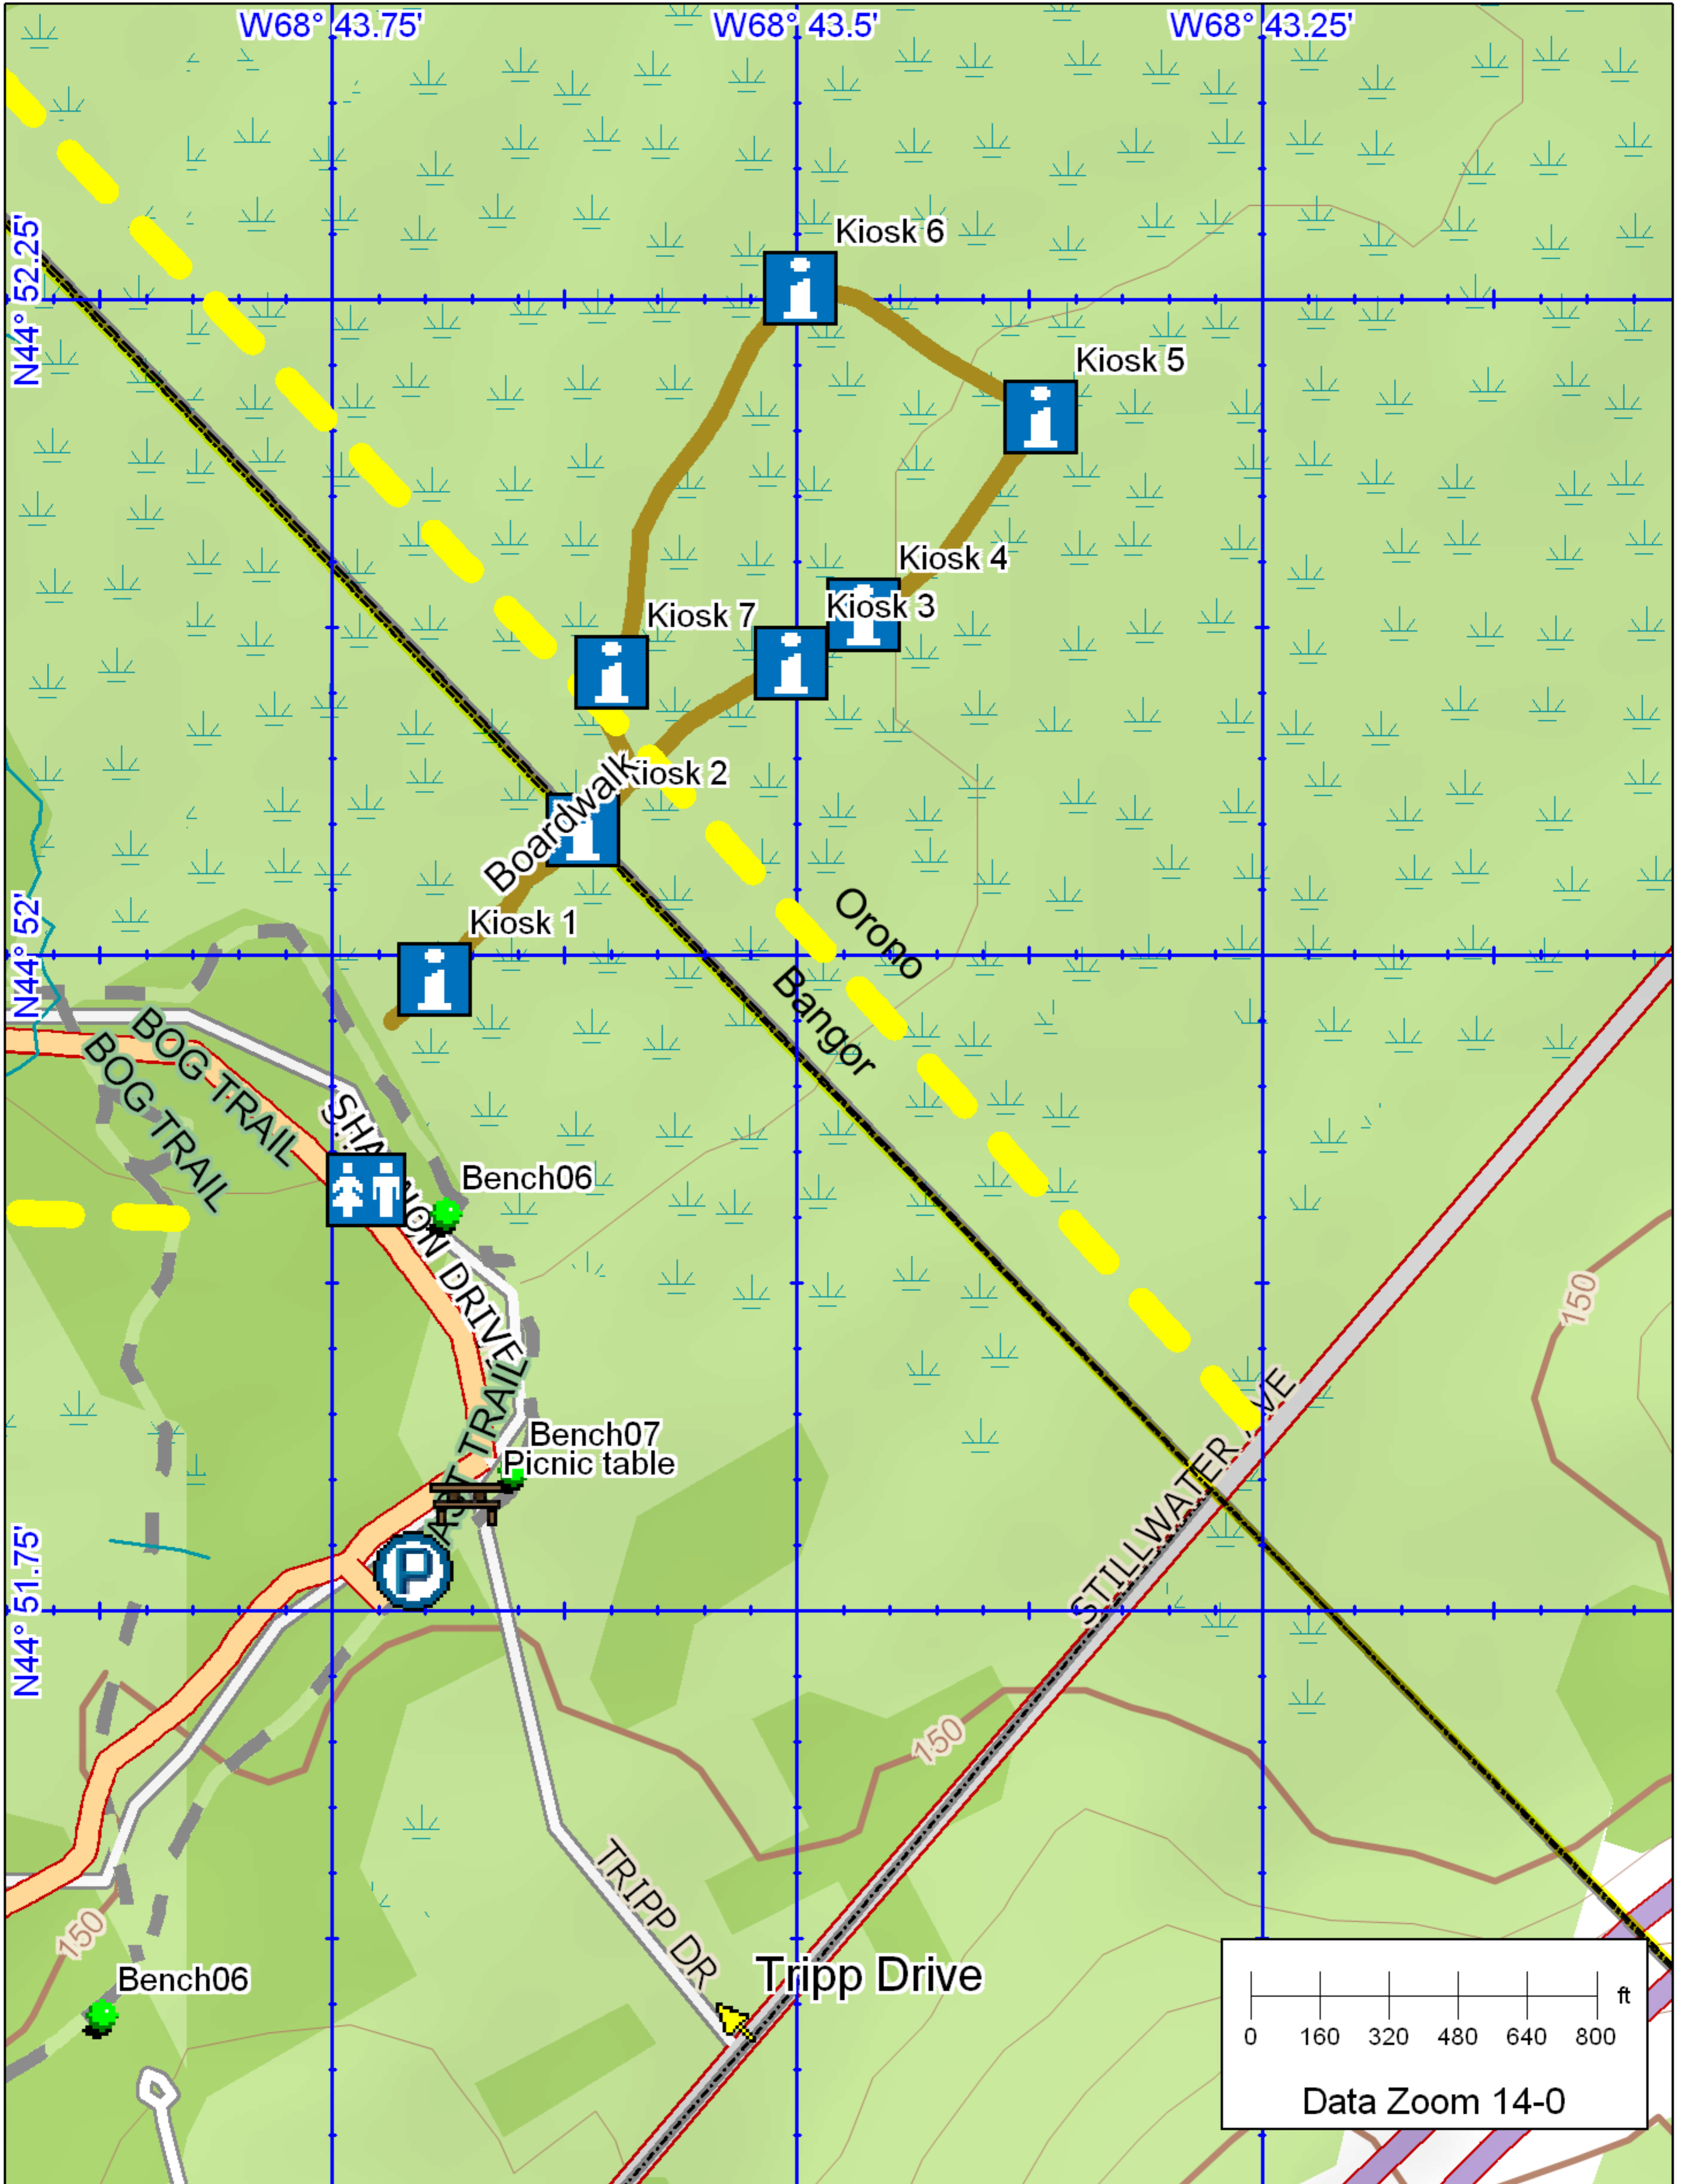

Orono Bog Boardwalk

DeLORME

Topo USA® 6.0

Data use subject to license.

© 2006 DeLorme. Topo USA® 6.0.

www.delorme.com

cityforest.bangorinfo.com