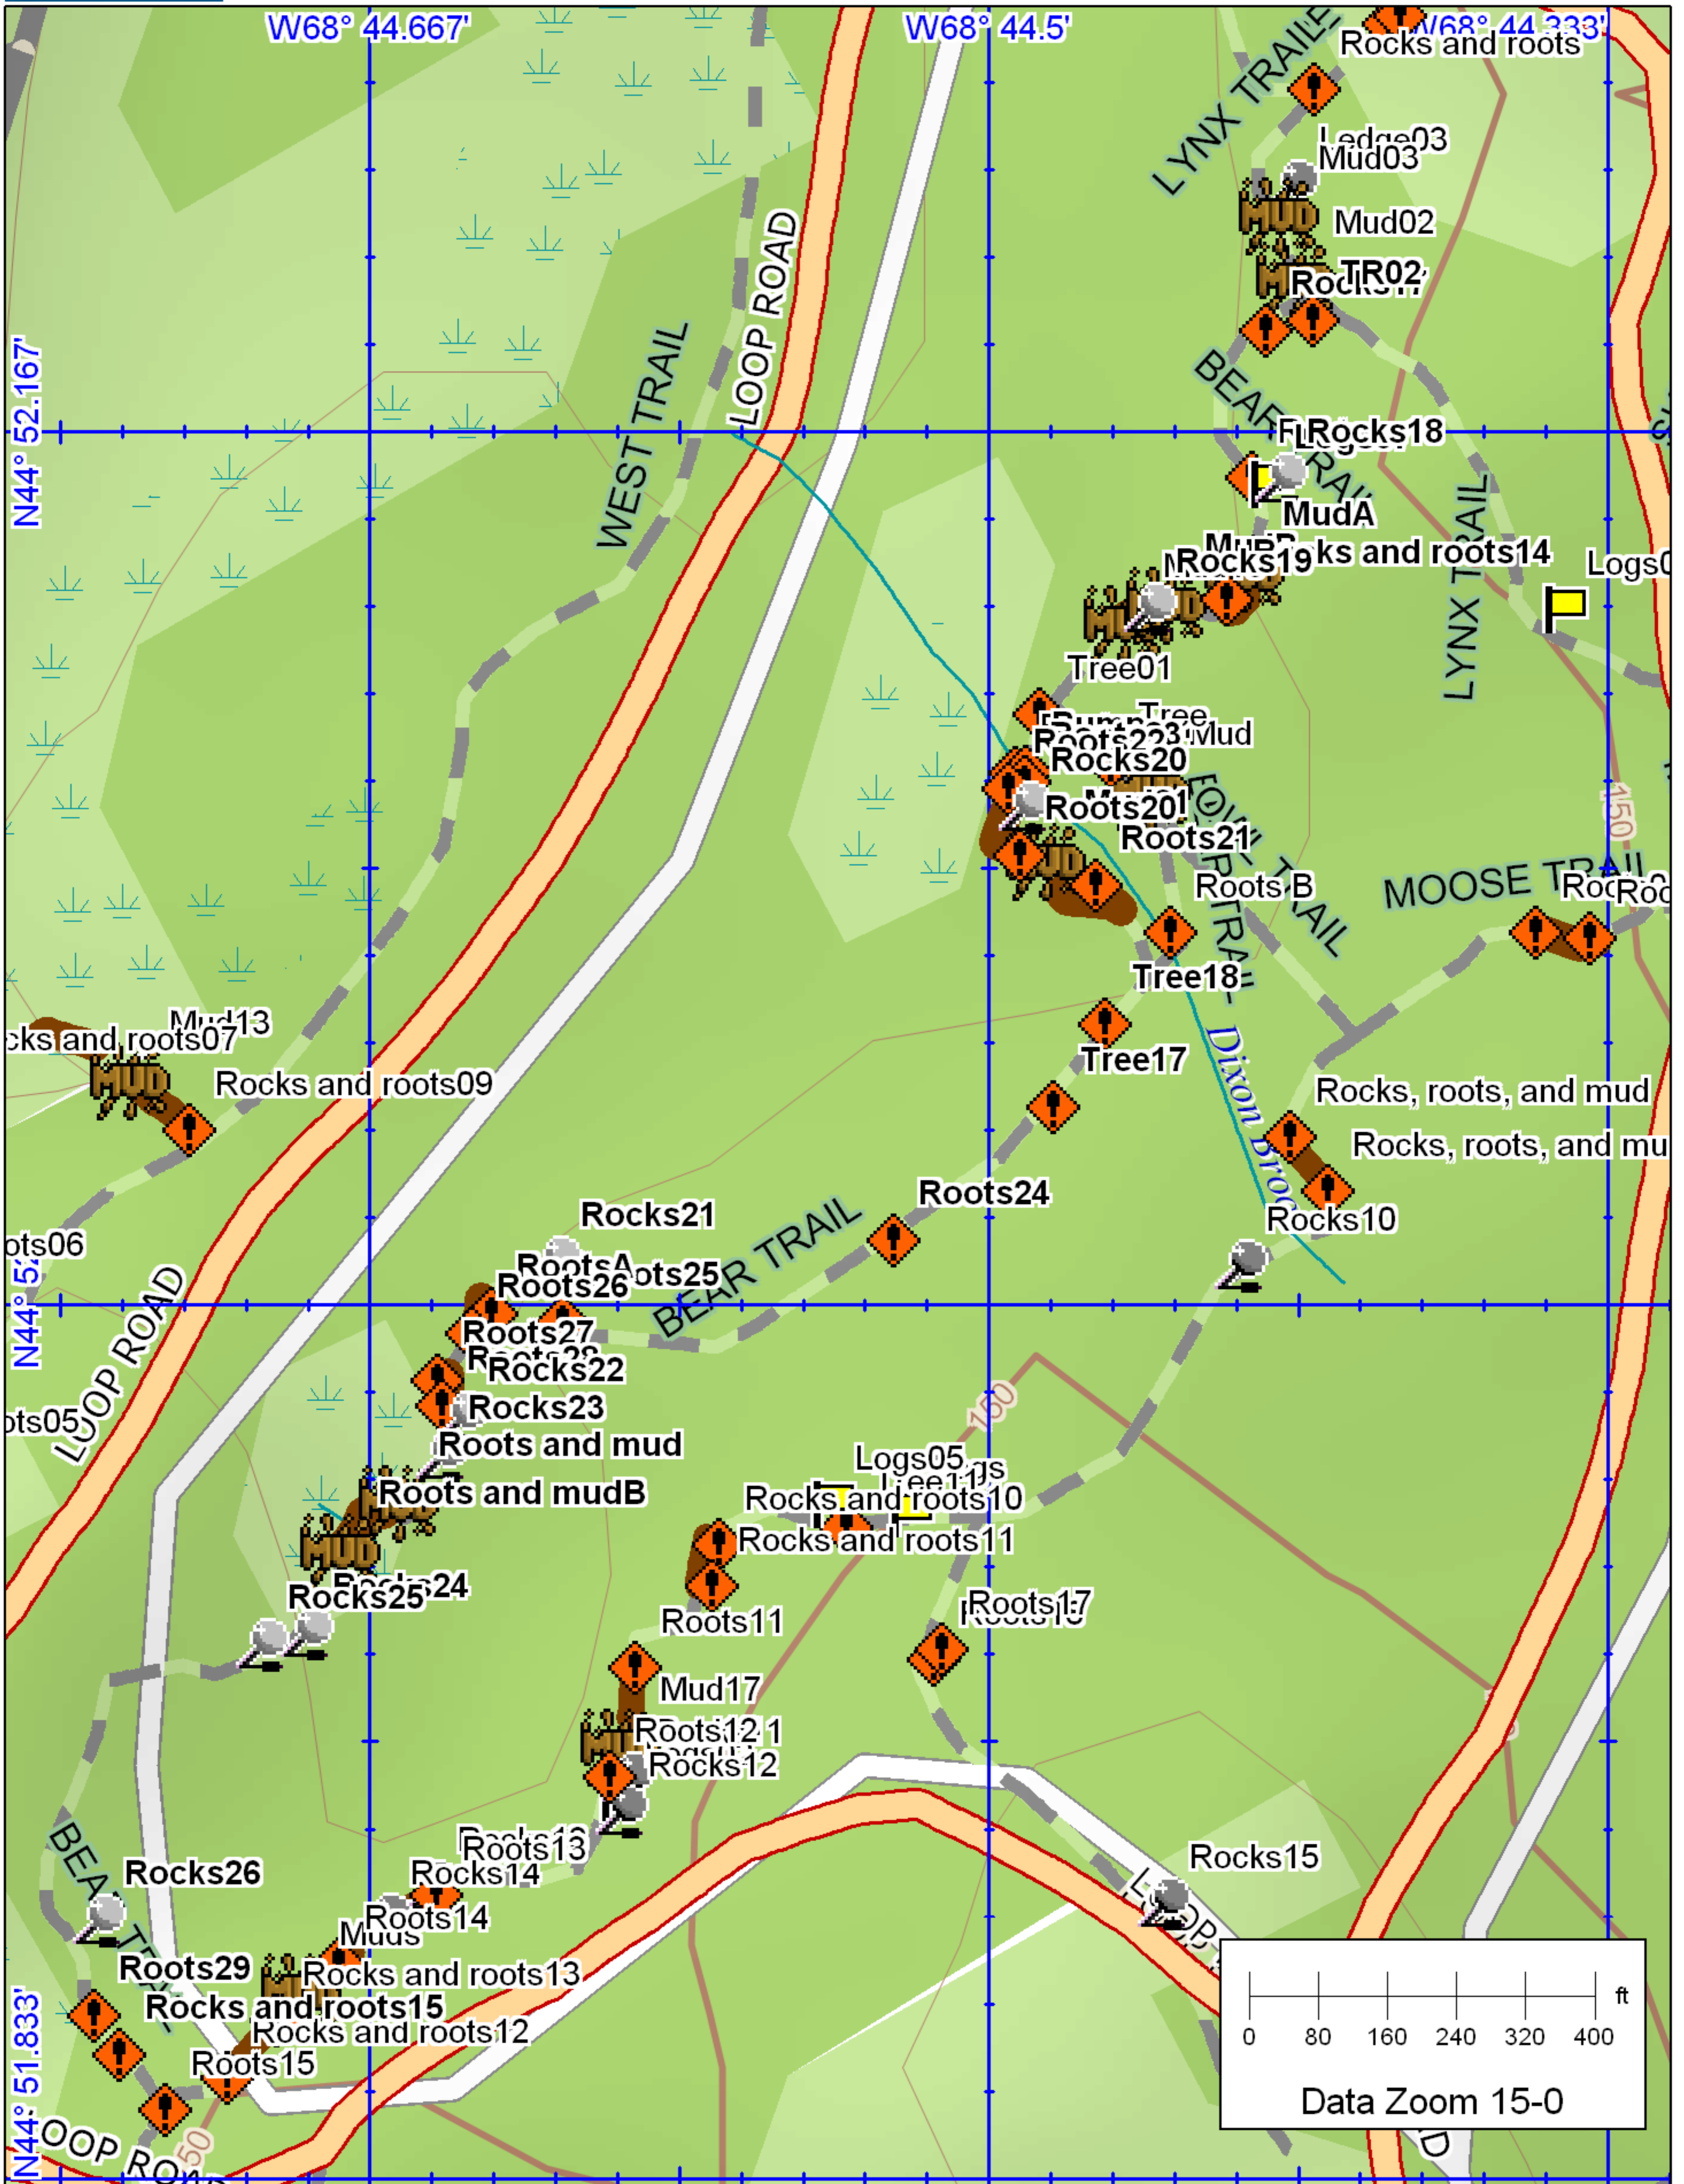

# Bear Trail

Data use subject to license.

© 2006 DeLorme. Topo USA® 6.0.

www.delorme.com